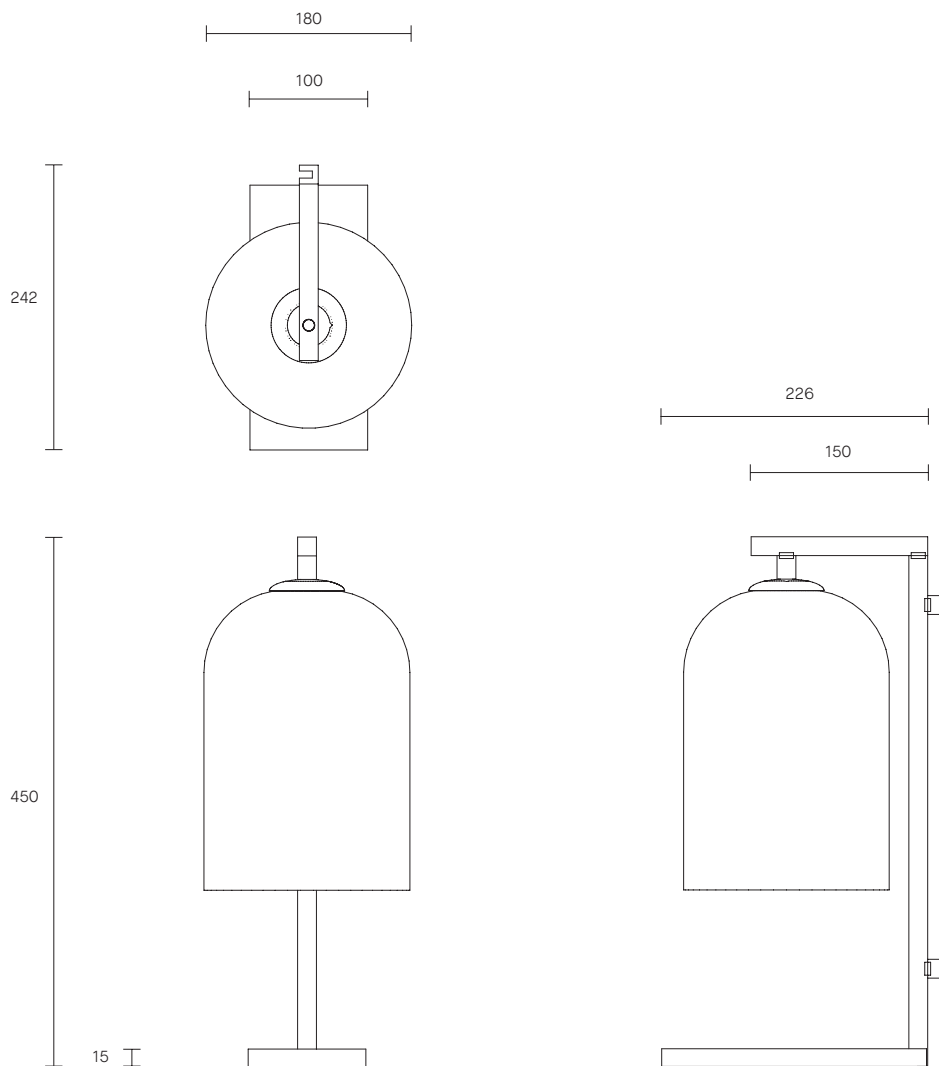

LUMI COLLECTION

TABLE LAMP

SPECIFICATION SHEET

AUSTRALIA / INTERNATIONAL

LU_TL_S_AU_19V3

ABOUT LUMI

Lumi is timeless in its refined elegance and simplicity of form, its distinctive design characterized by one mouthblown glass vessel cocooned in the other. Together, the vessels express feminine fluidity of form while celebrating the subtle striations found in organic mouthblown glass.

The Lumi shades are removable for easy cleaning.

Lumi is available in wall sconce, table lamp, floor lamp and pendant.

LEAD TIME

6 - 8 weeks

LIGHT SOURCE

240V E14 Fancy Round 4W LED

2700K warm white

400 lumens

Globe included

WEIGHT

6kg

CERTIFICATION

CE/AU

WARRANTY

3 years

FITTING FINISHES