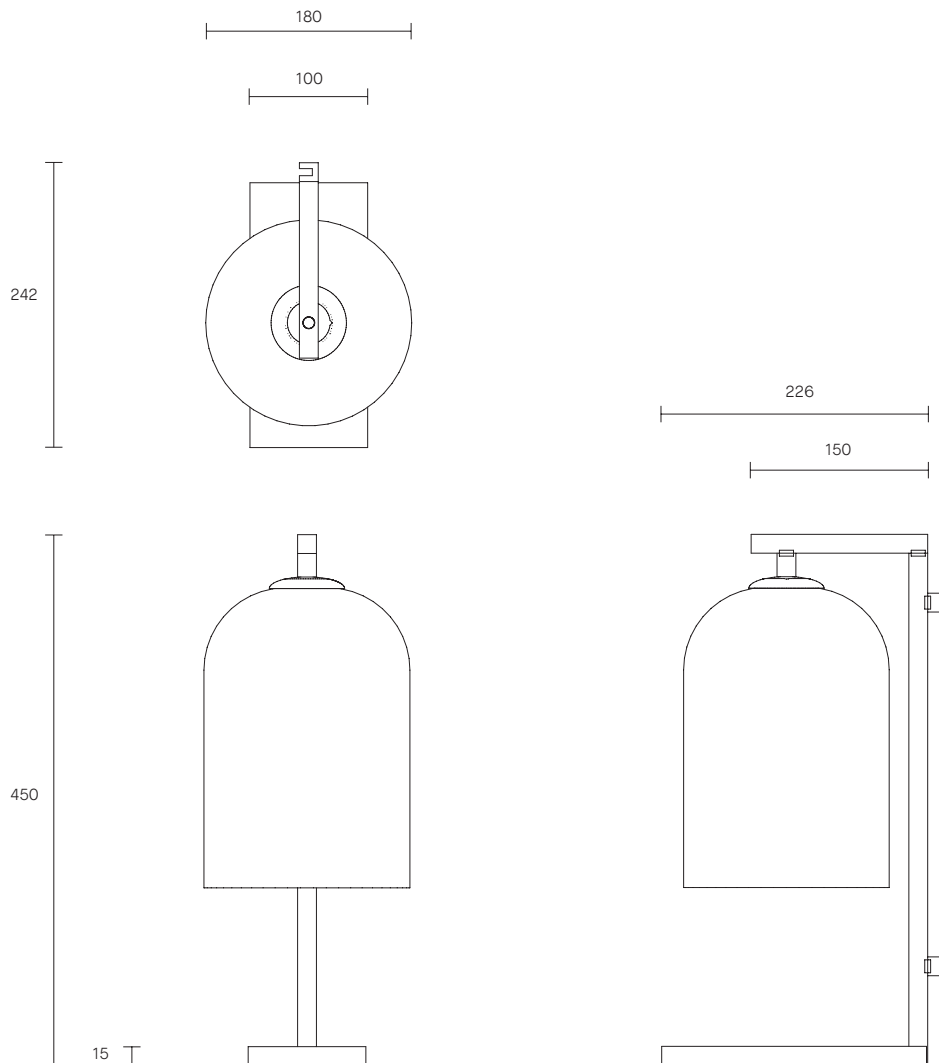

LUMI COLLECTION

TABLE LAMP

SPECIFICATION SHEET

AUSTRALIA / INTERNATIONAL

LU_TL_S_AU_20V1

ABOUT LUMI

Lumi is timeless in its refined elegance and simplicity of form, its distinctive design characterized by one mouthblown glass vessel cocooned in the other. Together, the vessels express feminine fluidity of form while celebrating the subtle striations found in organic mouthblown glass.

The Lumi shades are removable for easy cleaning.

Lumi is available in wall sconce, table lamp, floor lamp and pendant.

LEAD TIME

6 - 8 weeks

LIGHT SOURCE

240V E14 Fancy Round 4W LED
2700K warm white
400 lumens
Globe included

WEIGHT

6kg

CERTIFICATION

CE/AU

WARRANTY

3 years

FITTING FINISHES

Articolo Black (shown)
Matte White
Brass