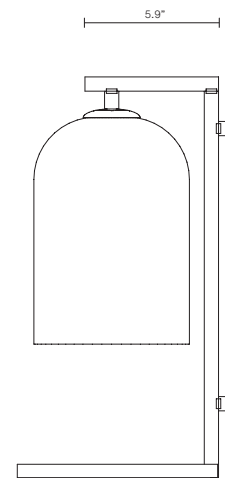

LUMI COLLECTION

TABLE LAMP

UL SPECIFICATION SHEET

NORTH AMERICA

LU_TL_S_L_19V3

ABOUT LUMI

Lumi is timeless in its refined elegance and simplicity of form, its distinctive design characterized by one mouthblown glass vessel cocooned in the other. Together, the vessels express feminine fluidity of form while celebrating the subtle striations found in organic mouthblown glass.

WEIGHT

13.3 lb

CERTIFICATION

US/ETL/CA

WARRANTY

3 years

FITTING FINISHES

Articolo Black (shown)
Matte White
Brass