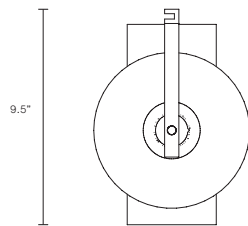

LUMI COLLECTION

TABLE LAMP

UL SPECIFICATION SHEET

NORTH AMERICA

LU_TL_S_L_19V3

ABOUT LUMI

Lumi is timeless in its refined elegance and simplicity of form, its distinctive design characterized by one mouthblown glass vessel cocooned in the other. Together, the vessels express feminine fluidity of form while celebrating the subtle striations found in organic mouthblown glass.

The Lumi shades are removable for easy cleaning.

Lumi is available in wall sconce, table lamp, floor lamp and pendant.

LEAD TIME

8 - 10 weeks

LIGHT SOURCE

110V E12 6W LED
2700K warm white
600 lumens
Dimmable
Globe included

WEIGHT

13.3 lb

CERTIFICATION

US/ETL/CA

WARRANTY

3 years

FITTING FINISHES

Articolo Black (shown)
Matte White
Brass

EXTERIOR SHADE COLOUR

Clear
Smoke (shown)
Grey
Drunken Emerald

INTERIOR SHADE COLOUR

Frosted White
Frosted Smoke (shown)
Smoke
Grey
Drunken Emerald

FLEX CORD COLOURS

Black (shown)
White
Ivory