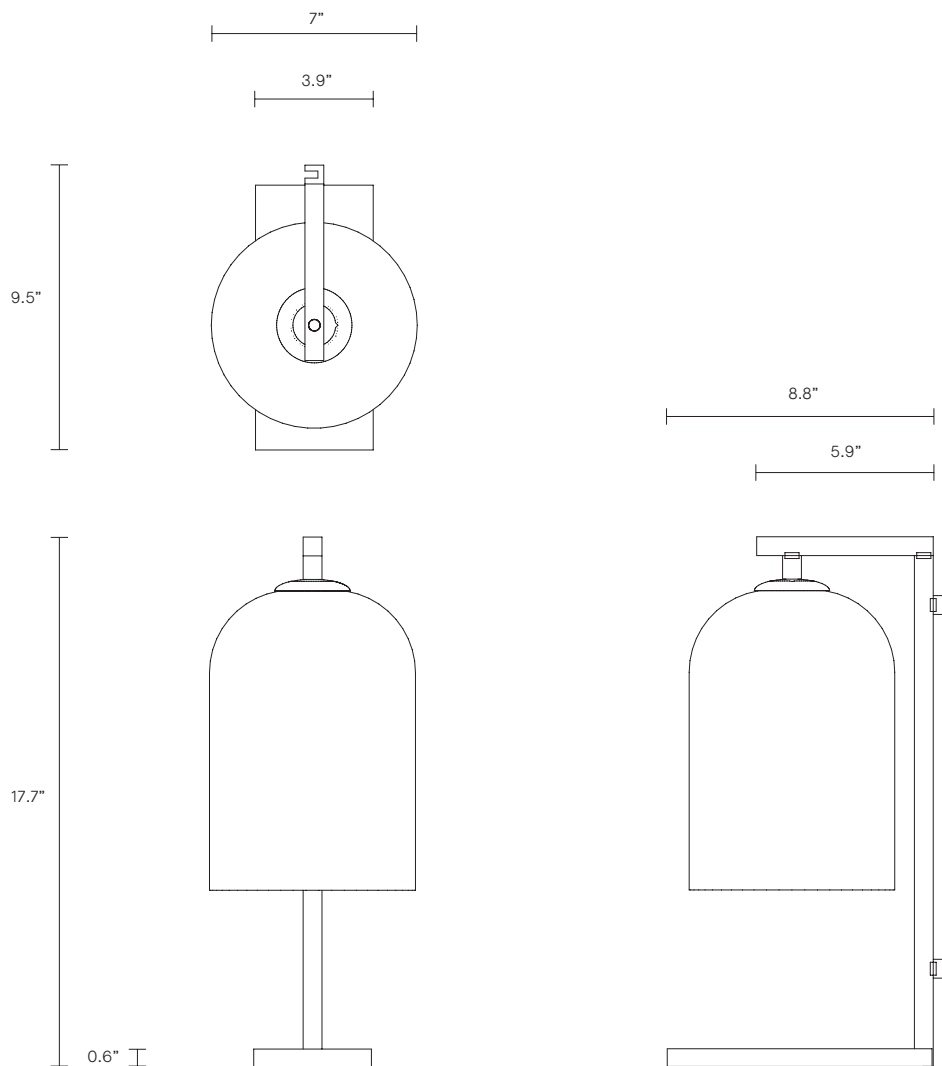

LUMI COLLECTION

TABLE LAMP

UL SPECIFICATION SHEET

NORTH AMERICA

LU_TL_UL_20V1

ABOUT LUMI

Lumi is timeless in its refined elegance and simplicity of form, its distinctive design characterized by one mouthblown glass vessel cocooned in the other. Together, the vessels express feminine fluidity of form while celebrating the subtle striations found in organic mouthblown glass.

The Lumi shades are removable for easy cleaning.

Lumi is available in wall sconce, table lamp, floor lamp and pendant.

LEAD TIME

8 - 10 weeks

LIGHT SOURCE

120V E12 LED Filament 4W

2700K warm white

350 lumens

Globe included

WEIGHT

13.3 lb

CERTIFICATION

US/ETL/CA

WARRANTY

3 years

FITTING FINISHES

Articolo Black (shown)

Matte White

Brass

EXTERIOR SHADE COLOUR

Clear

Smoke (shown)

Grey

Drunken Emerald

INTERIOR SHADE COLOUR

Frosted White

Frosted Smoke (shown)

Smoke

Grey

Drunken Emerald

FLEX CORD COLOURS

Black (shown)

White

Ivory