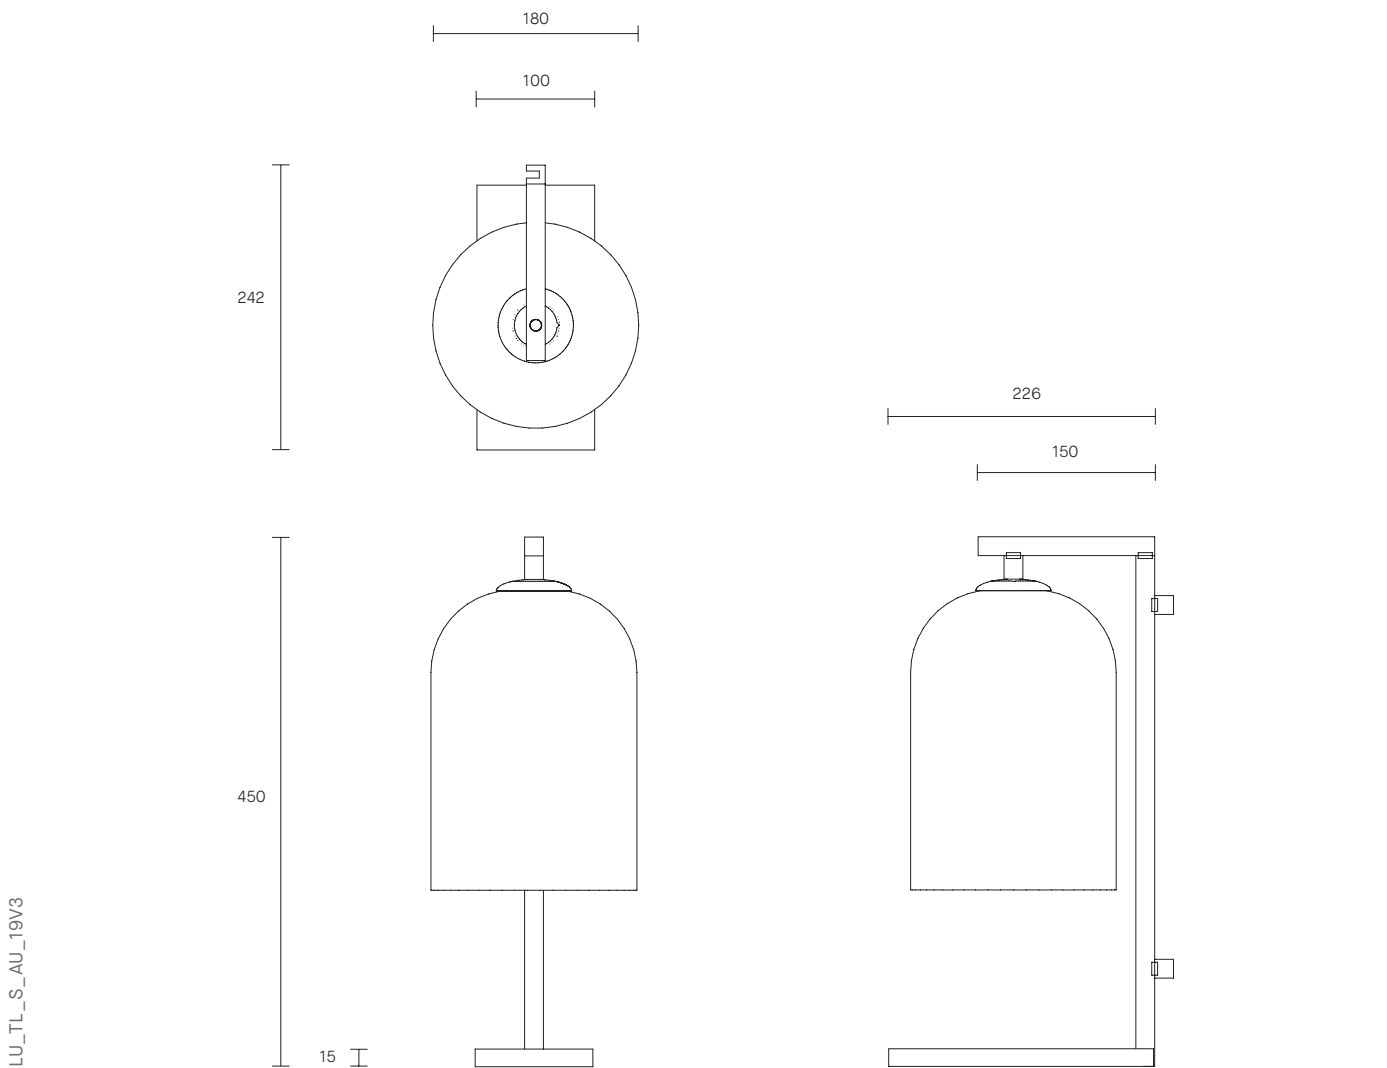

LUMI COLLECTION

TABLE LAMP

SPECIFICATION SHEET

AUSTRALIA / INTERNATIONAL

LU_TL_S_AU_19V3

ABOUT LUMI

Lumi is timeless in its refined elegance and simplicity of form, its distinctive design characterized by one mouthblown glass vessel cocooned in the other. Together, the vessels express feminine fluidity of form while celebrating the subtle striations found in organic mouthblown glass.

The Lumi shades are removable for easy cleaning.

Lumi is available in wall sconce, table lamp, floor lamp and pendant.

LEAD TIME

6 - 8 weeks

LIGHT SOURCE

240V E14 Fancy Round 4W LED
2700K warm white
400 lumens
Globe included

WEIGHT

6kg

CERTIFICATION

CE/AU

WARRANTY

3 years

FITTING FINISHES

Articolo Black (shown)
Matte White
Brass