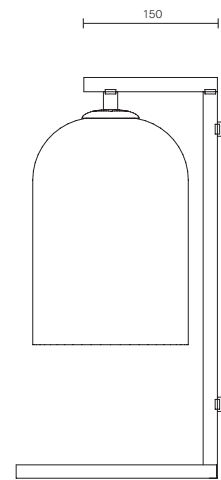

LUMI COLLECTION

TABLE LAMP

SPECIFICATION SHEET

AUSTRALIA / INTERNATIONAL

LU_TL_S_L_19V3

ABOUT LUMI

Lumi is timeless in its refined elegance and simplicity of form, its distinctive design characterized by one mouthblown glass vessel cocooned in the other. Together, the vessels express feminine fluidity of form while celebrating the subtle striations found in organic mouthblown glass.

WEIGHT

6kg

CERTIFICATION

CE/AU

WARRANTY

3 years

FITTING FINISHES

Articolo Black (shown)
Matte White
Brass