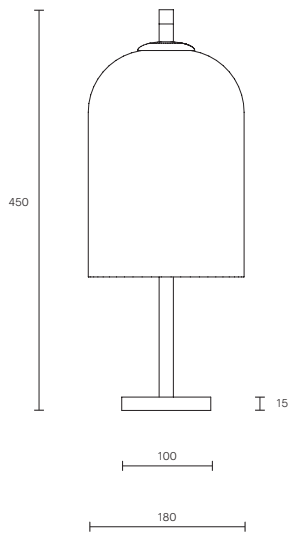

LUMI COLLECTION

TABLE LAMP

SPECIFICATION SHEET

AUSTRALIA / INTERNATIONAL

LU_TL_S_L_19V3

ABOUT LUMI

Lumi is timeless in its refined elegance and simplicity of form, its distinctive design characterized by one mouthblown glass vessel cocooned in the other. Together, the vessels express feminine fluidity of form while celebrating the subtle striations found in organic mouthblown glass.

WEIGHT

6kg

CERTIFICATION

CE/AU

WARRANTY

3 years

FITTING FINISHES

Articolo Black (shown)
Matte White
Brass