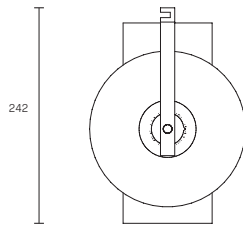

LUMI COLLECTION

TABLE LAMP

SPECIFICATION SHEET

AUSTRALIA / INTERNATIONAL

LU_TL_S_L_19V3

ABOUT LUMI

Lumi is timeless in its refined elegance and simplicity of form, its distinctive design characterized by one mouthblown glass vessel cocooned in the other. Together, the vessels express feminine fluidity of form while celebrating the subtle striations found in organic mouthblown glass.

The Lumi shades are removable for easy cleaning.

Lumi is available in wall sconce, table lamp, floor lamp and pendant.

LEAD TIME

6 - 8 weeks

LIGHT SOURCE

240V E14 95mm 60W
2700K warm white
405 lumens
Dimmable
Globe included

WEIGHT

6kg

CERTIFICATION

CE/AU

WARRANTY

3 years

FITTING FINISHES

Articolo Black (shown)
Matte White
Brass

EXTERIOR SHADE COLOUR

Clear
Smoke (shown)
Grey
Drunken Emerald

INTERIOR SHADE COLOUR

Frosted White
Frosted Smoke
Smoke (shown)
Grey
Drunken Emerald

FLEX CORD COLOURS

Black (shown)
White
Natural Linen
Mid Grey
Black and White