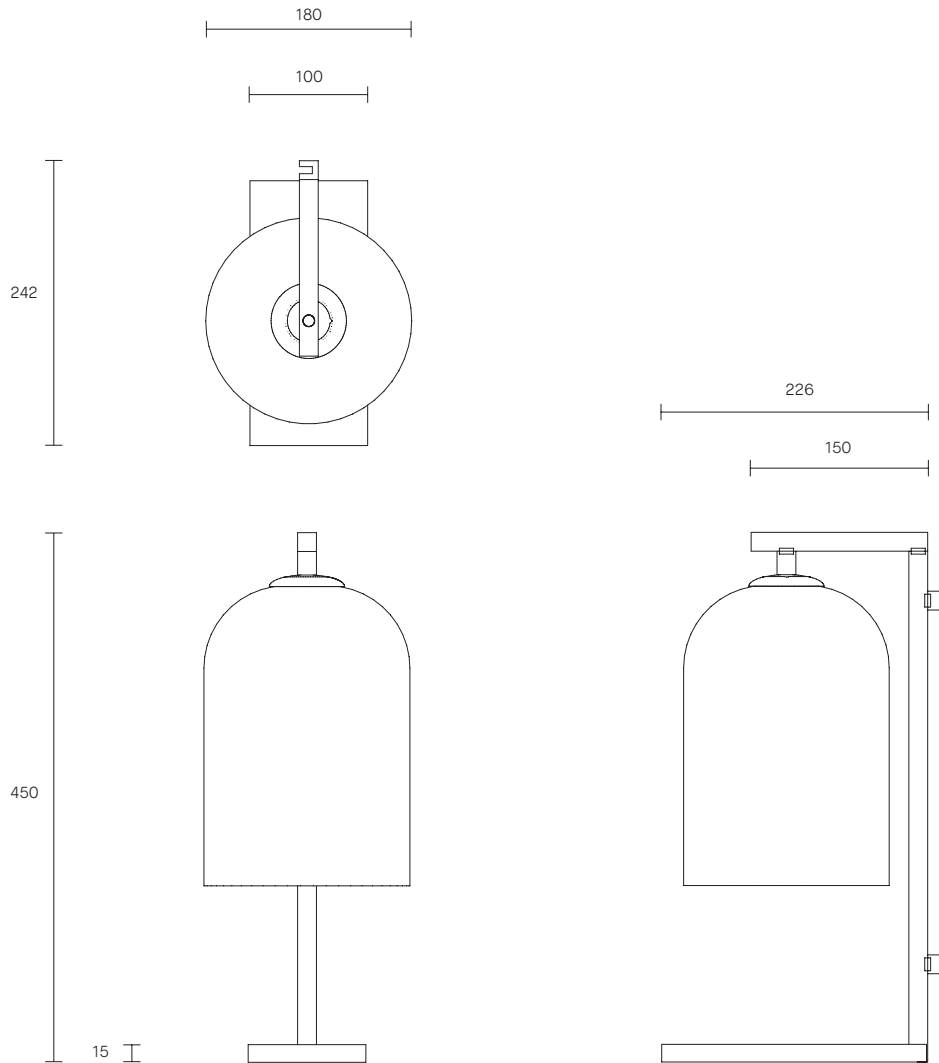

LUMI COLLECTION

TABLE LAMP

SPECIFICATION SHEET

AUSTRALIA / INTERNATIONAL

LU_TL_S_AU_20V1

ABOUT LUMI

Lumi is timeless in its refined elegance and simplicity of form, its distinctive design characterized by one mouthblown glass vessel cocooned in the other. Together, the vessels express feminine fluidity of form while celebrating the subtle striations found in organic mouthblown glass.

The Lumi shades are removable for easy cleaning.

Lumi is available in wall sconce, table lamp, floor lamp and pendant.

LEAD TIME

6 - 8 weeks

LIGHT SOURCE

240V E14 Fancy Round 4W LED

2700K warm white

400 lumens

Globe included

WEIGHT

6kg

CERTIFICATION

CE/AU

WARRANTY

3 years

FITTING FINISHES