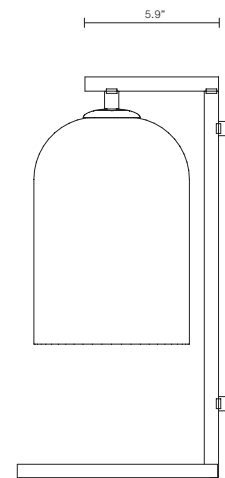

LUMI COLLECTION

TABLE LAMP

UL SPECIFICATION SHEET

NORTH AMERICA

LU_TL_S_L_19V3

ABOUT LUMI

Lumi is timeless in its refined elegance and simplicity of form, its distinctive design characterized by one mouthblown glass vessel cocooned in the other. Together, the vessels express feminine fluidity of form while celebrating the subtle striations found in organic mouthblown glass.

WEIGHT

13.3 lb

CERTIFICATION

US/ETL/CA

WARRANTY

3 years

FITTING FINISHES

Articolo Black (shown)
Matte White
Brass