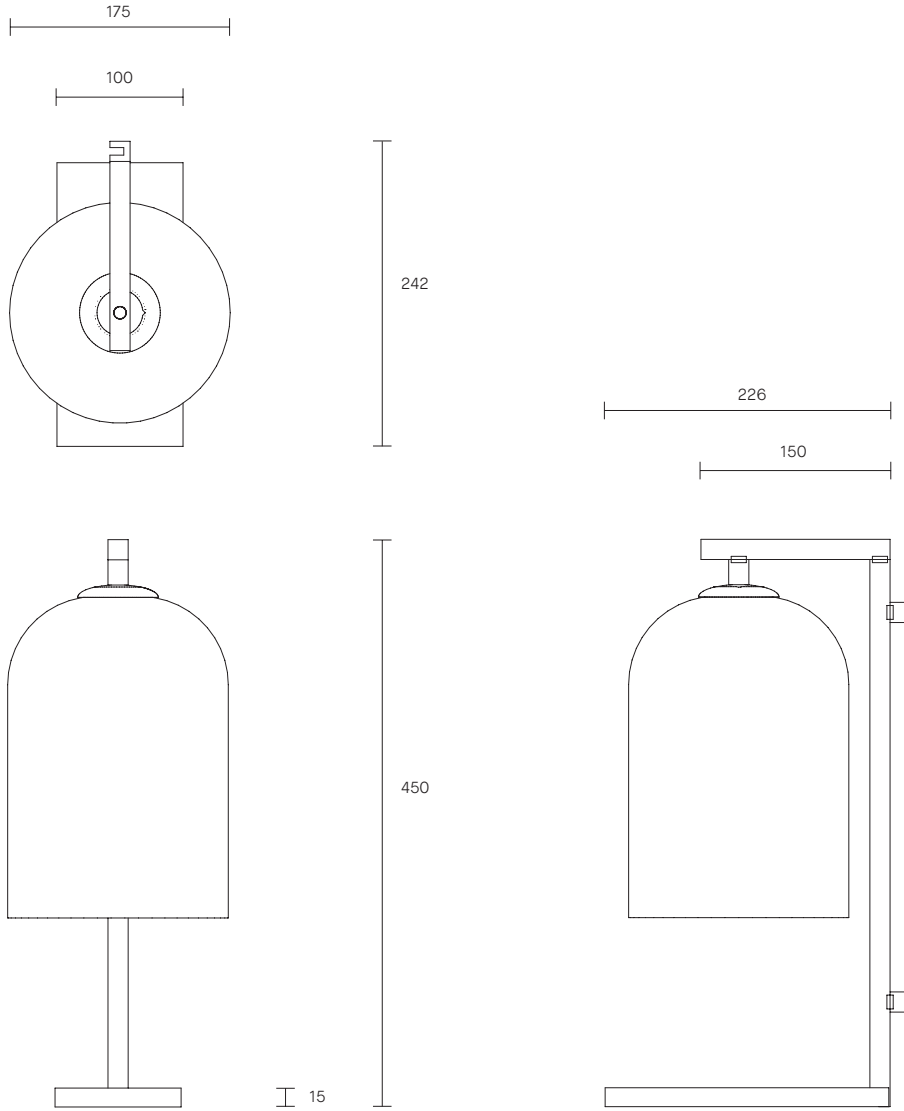

LUMI COLLECTION

TABLE LAMP

SPECIFICATION SHEET

AUSTRALIA / INTERNATIONAL

LU_TL_S_AU_18V3

ABOUT LUMI

Lumi is timeless in its refined elegance and simplicity of form, its distinctive design characterized by one mouthblown glass vessel cocooned in the other. Together, the vessels express feminine fluidity of form while celebrating the subtle striations found in organic mouthblown glass.

The Lumi shades are removable for easy cleaning.

Lumi is available in wall sconce, table lamp, floor lamp and pendant.

LEAD TIME

6 - 8 weeks

LIGHT SOURCE

240V, E14 small fancy round (35W)

Dimmable

WEIGHT

6 kg

FITTING FINISH

Articolo black

Matte white (cover)

FLEX CORD COLOURS

Black

White

Natural Linen (cover)

Mid Grey

Black and White

Red

SHADE COMBINATIONS

Smoke / Smoke

Smoke / Frosted Smoke

Grey / Grey

Clear / White (cover)

Drunken Emerald / Drunken

Emerald

(Outer shade listed first/inner shade listed second)