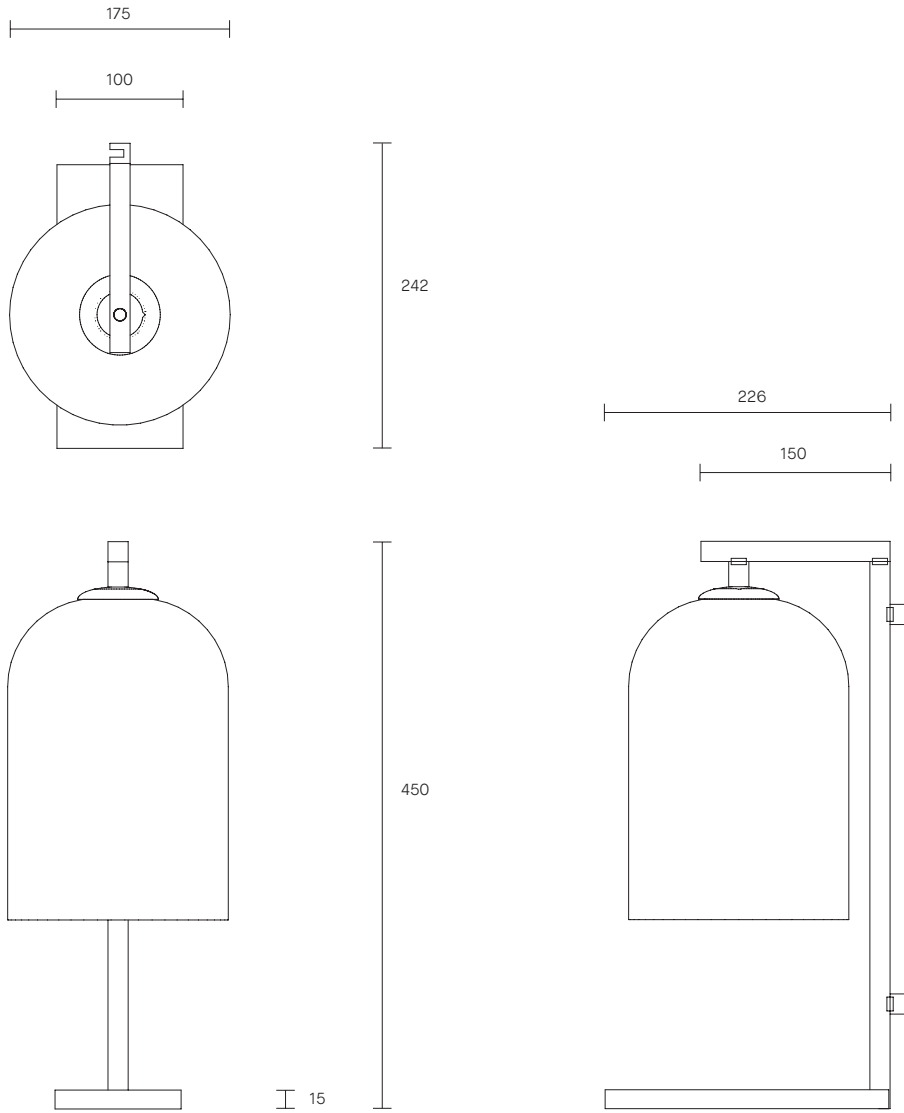

LUMI COLLECTION

TABLE LAMP

SPECIFICATION SHEET

AUSTRALIA / INTERNATIONAL

LU_TL_S_AU_18V3

ABOUT LUMI

Lumi is timeless in its refined elegance and simplicity of form, its distinctive design characterized by one mouthblown glass vessel cocooned in the other. Together, the vessels express feminine fluidity of form while celebrating the subtle striations found in organic mouthblown glass.

The Lumi shades are removable for easy cleaning.

Lumi is available in wall sconce, table lamp, floor lamp and pendant.

LEAD TIME

6 - 8 weeks

LIGHT SOURCE

240V, E14 small fancy round (35W)

Dimmable

WEIGHT

6 kg

FITTING FINISH

Articolo Black (cover)
Matte White

FLEX CORD COLOURS

Black (cover)
White
Natural Linen
Mid Grey
Black and White
Red

SHADE COMBINATIONS

Smoke / Smoke
Smoke /Frosted Smoke
Grey / Grey (cover)
Clear / White
Drunken Emerald / Drunken Emerald
(Outer shade listed first/inner shade listed second)