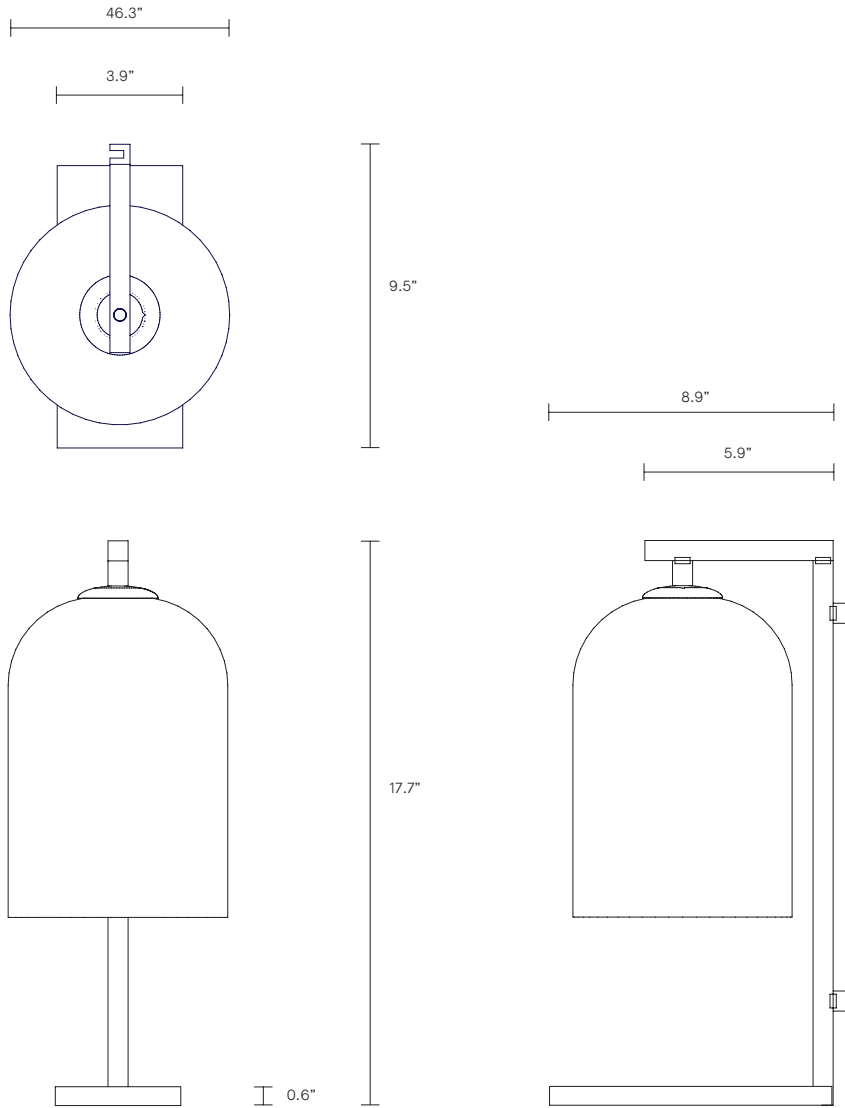

LUMI COLLECTION

TABLE LAMP

UL SPECIFICATION SHEET

NORTH AMERICA

LU_TL_S_L_18V3

ABOUT LUMI

Lumi is timeless in its refined elegance and simplicity of form, its distinctive design characterized by one mouthblown glass vessel cocooned in the other. Together, the vessels express feminine fluidity of form while celebrating the subtle striations found in organic mouthblown glass.

The Lumi shades are removable for easy cleaning.

Lumi is available in wall sconce, table lamp, floor lamp and pendant.

LEAD TIME

8 - 10 weeks

LIGHT SOURCE

110V E12 (35W)
Small Fancy Round

WEIGHT

13.3lb

FITTING FINISHES

Articolo Black (cover)
Matte White

FLEX CORD COLOURS

Black (cover)
White
Ivory

SHADE COMBINATIONS

Smoke / Smoke
Smoke / Frosted Smoke
Grey / Grey (cover)
Clear / White
Drunken Emerald / Drunken Emerald