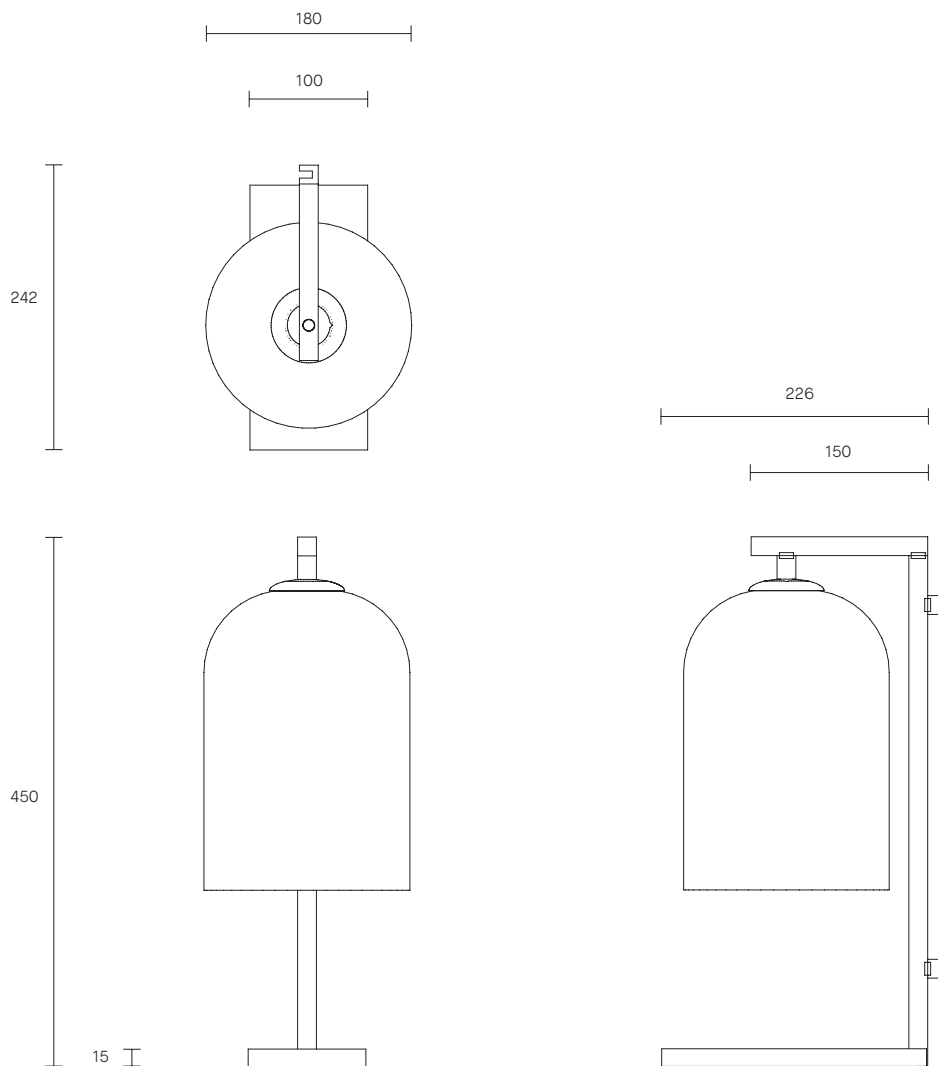

LUMI COLLECTION

TABLE LAMP

SPECIFICATION SHEET

AUSTRALIA / INTERNATIONAL

LU_TL_S_AU_19V3

ABOUT LUMI

Lumi is timeless in its refined elegance and simplicity of form, its distinctive design characterized by one mouthblown glass vessel cocooned in the other. Together, the vessels express feminine fluidity of form while celebrating the subtle striations found in organic mouthblown glass.

The Lumi shades are removable for easy cleaning.

Lumi is available in wall sconce, table lamp, floor lamp and pendant.

LEAD TIME

6 - 8 weeks

LIGHT SOURCE

240V E14 Fancy Round 4W LED

2700K warm white

400 lumens

Globe included

WEIGHT

6kg

CERTIFICATION

CE/AU

WARRANTY

3 years

FITTING FINISHES

White

Natural Linen (shown)

Mid Grey

Black and White