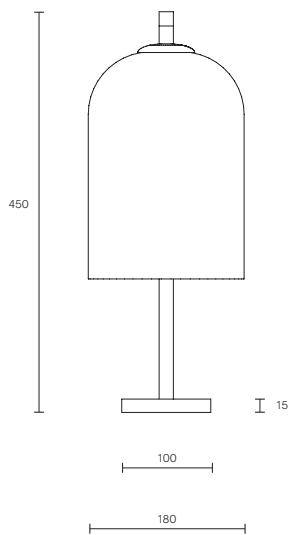

LUMI COLLECTION

TABLE LAMP

SPECIFICATION SHEET

AUSTRALIA / INTERNATIONAL

LU_TL_S_L_19V3

ABOUT LUMI

Lumi is timeless in its refined elegance and simplicity of form, its distinctive design characterized by one mouthblown glass vessel cocooned in the other. Together, the vessels express feminine fluidity of form while celebrating the subtle striations found in organic mouthblown glass.

WEIGHT

6kg

CERTIFICATION

CE/AU

WARRANTY

3 years

FITTING FINISHES

Articolo Black
Matte White (shown)
Brass