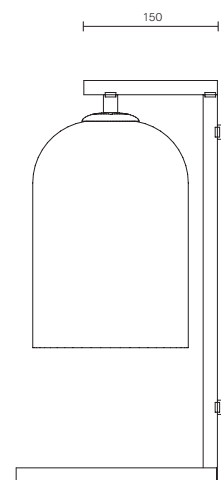

LUMI COLLECTION

TABLE LAMP

SPECIFICATION SHEET

AUSTRALIA / INTERNATIONAL

LU_TL_S_L_19V3

ABOUT LUMI

Lumi is timeless in its refined elegance and simplicity of form, its distinctive design characterized by one mouthblown glass vessel cocooned in the other. Together, the vessels express feminine fluidity of form while celebrating the subtle striations found in organic mouthblown glass.

WEIGHT

6kg

CERTIFICATION

CE/AU

WARRANTY

3 years

FITTING FINISHES

Articolo Black
Matte White (shown)
Brass