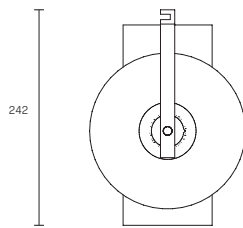

LUMI COLLECTION

TABLE LAMP

SPECIFICATION SHEET

AUSTRALIA / INTERNATIONAL

LU_TL_S_L_19V3

ABOUT LUMI

Lumi is timeless in its refined elegance and simplicity of form, its distinctive design characterized by one mouthblown glass vessel cocooned in the other. Together, the vessels express feminine fluidity of form while celebrating the subtle striations found in organic mouthblown glass.

The Lumi shades are removable for easy cleaning.

Lumi is available in wall sconce, table lamp, floor lamp and pendant.

LEAD TIME

6 - 8 weeks

LIGHT SOURCE

240V E14 95mm 60W
2700K warm white
405 lumens
Dimmable
Globe included

WEIGHT

6kg

CERTIFICATION

CE/AU

WARRANTY

3 years

FITTING FINISHES

Articolo Black
Matte White (shown)
Brass

EXTERIOR SHADE COLOUR

Clear (shown)
Smoke
Grey
Drunken Emerald

INTERIOR SHADE COLOUR

Frosted White (shown)
Frosted Smoke
Smoke
Grey
Drunken Emerald

FLEX CORD COLOURS

Black
White
Natural Linen (shown)
Mid Grey
Black and White