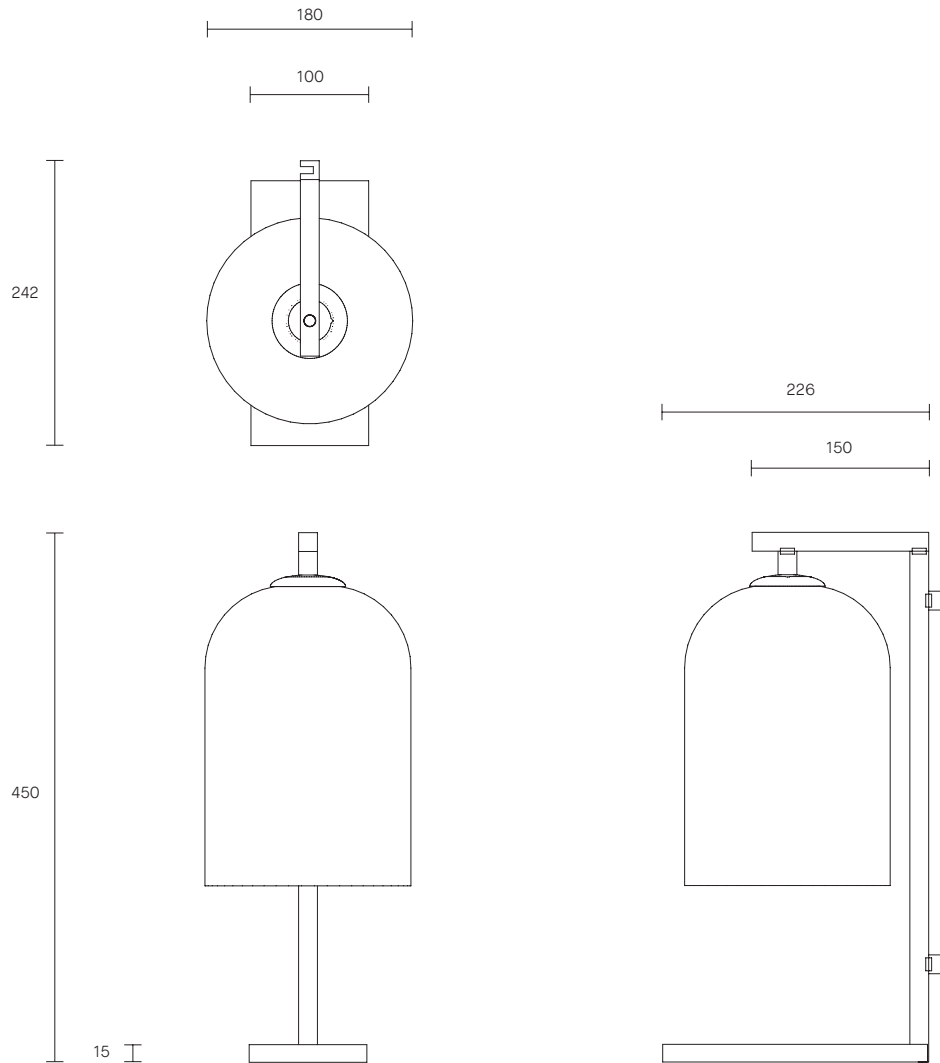

LUMI COLLECTION

TABLE LAMP

SPECIFICATION SHEET

AUSTRALIA / INTERNATIONAL

LU_TL_S_AU_20V1

ABOUT LUMI

Lumi is timeless in its refined elegance and simplicity of form, its distinctive design characterized by one mouthblown glass vessel cocooned in the other. Together, the vessels express feminine fluidity of form while celebrating the subtle striations found in organic mouthblown glass.

The Lumi shades are removable for easy cleaning.

Lumi is available in wall sconce, table lamp, floor lamp and pendant.

LEAD TIME

6 - 8 weeks

LIGHT SOURCE

240V E14 Fancy Round 4W LED
2700K warm white
400 lumens
Globe included

WEIGHT

6kg

CERTIFICATION

CE/AU

WARRANTY

3 years

FITTING FINISHES

Articolo Black
Matte White (shown)
Brass