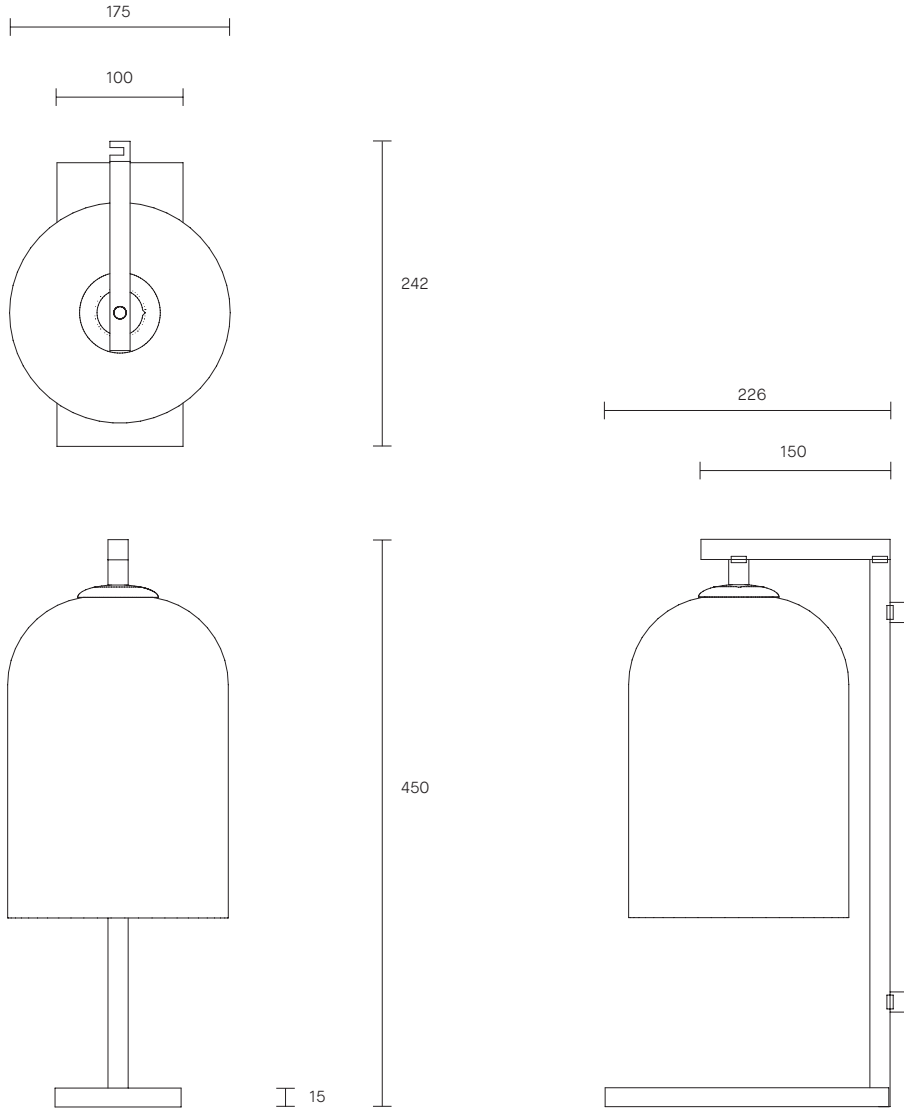

LUMI COLLECTION

TABLE LAMP

SPECIFICATION SHEET

AUSTRALIA / INTERNATIONAL

LU_TL_S_AU_18V3

ABOUT LUMI

Lumi is timeless in its refined elegance and simplicity of form, its distinctive design characterized by one mouthblown glass vessel cocooned in the other. Together, the vessels express feminine fluidity of form while celebrating the subtle striations found in organic mouthblown glass.

The Lumi shades are removable for easy cleaning.

Lumi is available in wall sconce, table lamp, floor lamp and pendant.

LEAD TIME

6 - 8 weeks

LIGHT SOURCE

240V, E14 small fancy round (35W)

Dimmable

WEIGHT

6 kg

FITTING FINISH

Articolo Black (cover)
Matte White

FLEX CORD COLOURS

Black (cover)
White
Natural Linen
Mid Grey
Black and White

SHADE COMBINATIONS

Smoke / Smoke
Smoke /Frosted Smoke(cover)
Grey / Grey
Clear / White
Drunken Emerald / Drunken Emerald
(Outer shade listed first/inner shade listed second)