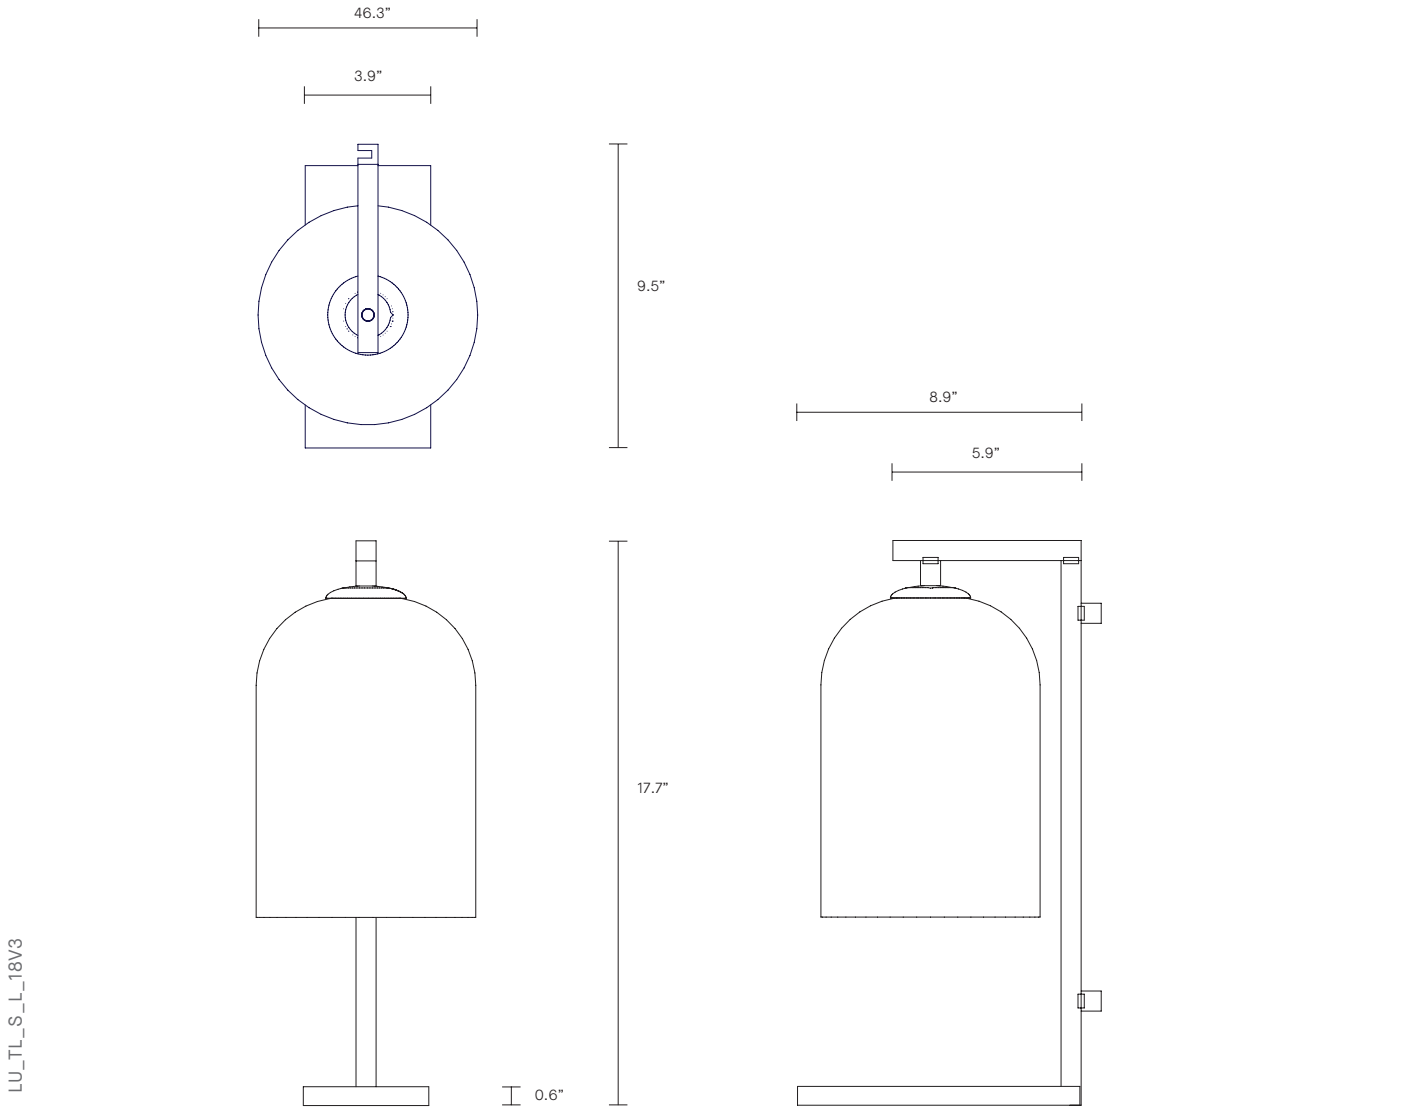

NORTH AMERICA

ABOUT LUMI

Lumi is timeless in its refined elegance and simplicity of form, its distinctive design characterized by one mouthblown glass vessel cocooned in the other. Together, the vessels express feminine fluidity of form while celebrating the subtle striations found in organic mouthblown glass.

The Lumi shades are removable for easy cleaning.

Lumi is available in wall sconce, table lamp, floor lamp and pendant.

LEAD TIME

8 - 10 weeks

LIGHT SOURCE

110V E12 (35W)
Small Fancy Round

WEIGHT

13.3lb