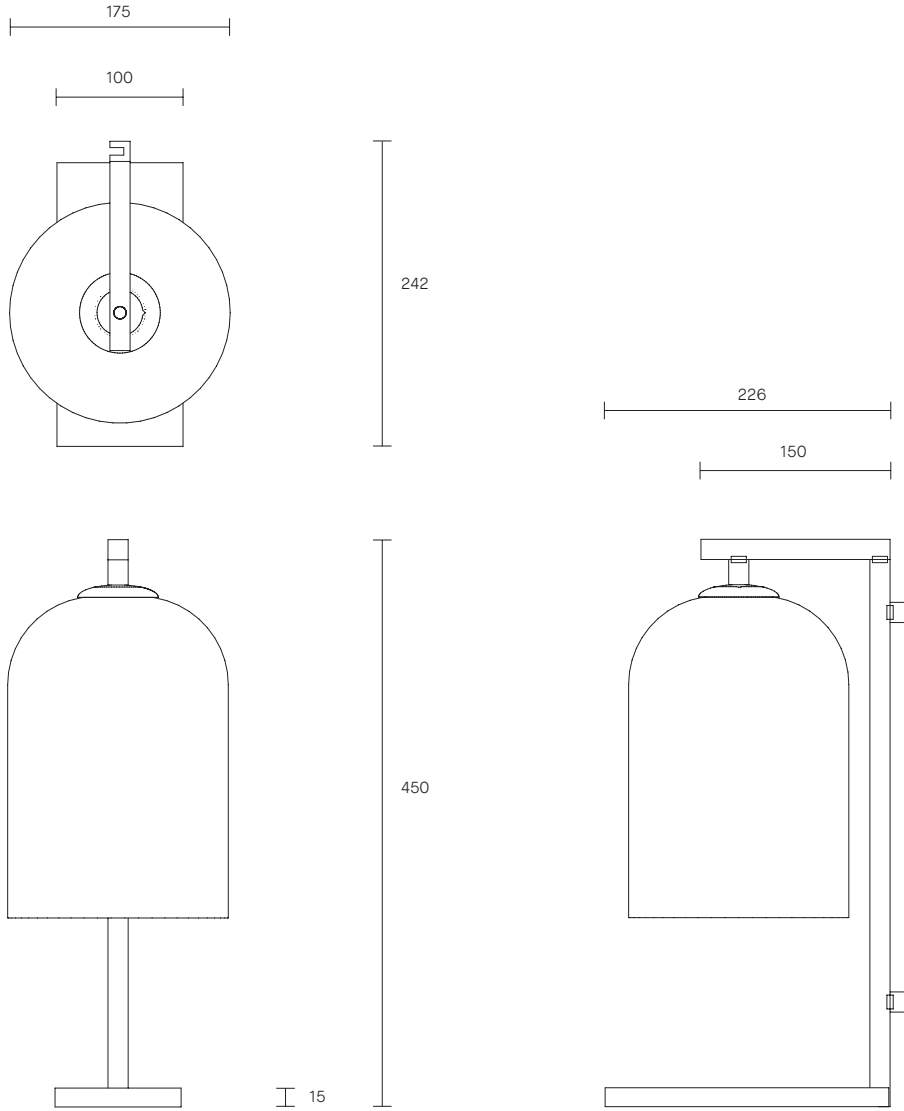

LUMI COLLECTION

TABLE LAMP

SPECIFICATION SHEET

AUSTRALIA / INTERNATIONAL

ARTICOLO

LUMI COLLECTION

TABLE LAMP

SPECIFICATION SHEET

AUSTRALIA / INTERNATIONAL

LU_TL_S_AU_18V3

ABOUT LUMI

Lumi is timeless in its refined elegance and simplicity of form, its distinctive design characterized by one mouthblown glass vessel cocooned in the other. Together, the vessels express feminine fluidity of form while celebrating the subtle striations found in organic mouthblown glass.

The Lumi shades are removable for easy cleaning.

Lumi is available in wall sconce, table lamp, floor lamp and pendant.

LEAD TIME

6 - 8 weeks

LIGHT SOURCE

240V, E14 small fancy round (35W)

Dimmable

WEIGHT

6 kg

FITTING FINISH

Articolo Black (cover)
Matte White

FLEX CORD COLOURS

Black (cover)
White
Natural Linen
Mid Grey
Black and White
Red

SHADE COMBINATIONS

Smoke / Smoke (cover)
Smoke /Frosted Smoke (cover)
Grey / Grey
Clear / White
Drunken Emerald / Drunken Emerald
(Outer shade listed first/inner shade listed second)