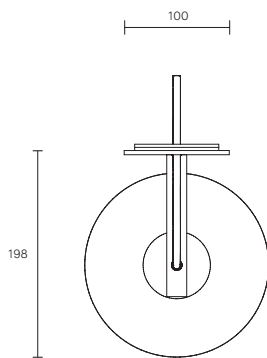

LUMI COLLECTION

WALL SCONCE

SPECIFICATION SHEET

AUSTRALIA / INTERNATIONAL

LU_WS_S_L_19V3

ABOUT LUMI

Lumi is timeless in its refined elegance and simplicity of form, its distinctive design characterized by one mouthblown glass vessel cocooned in the other. Together, the vessels express feminine fluidity of form while celebrating the subtle striations found in organic mouthblown glass.

Dimmable

Globe included

WEIGHT

5kg

SMALL LUMI DIMENSIONS

Shade 130 x 130 x 175mm

Backplate 285 x 100mm

CERTIFICATION