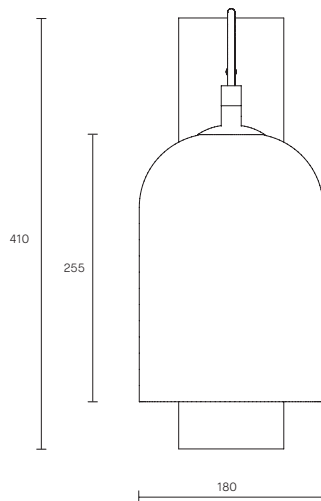

LUMI COLLECTION

WALL SCONCE

SPECIFICATION SHEET

AUSTRALIA / INTERNATIONAL

LU_WS_S_L_19V3

ABOUT LUMI

Lumi is timeless in its refined elegance and simplicity of form, its distinctive design characterized by one mouthblown glass vessel cocooned in the other. Together, the vessels express feminine fluidity of form while celebrating the subtle striations found in organic mouthblown glass.

The Lumi shades are removable for easy cleaning.

Lumi is available in wall sconce, table lamp, floor lamp and pendant.

LEAD TIME

6 - 8 weeks

LIGHT SOURCE

240V E14 95mm 60W

2700K warm white

405 lumens

Dimmable

Globe included

WEIGHT

5kg

SMALL LUMI DIMENSIONS

Shade 130 x 130 x 175mm

Backplate 285 x 100mm

CERTIFICATION

CE/AU

WARRANTY

3 years

FITTING FINISHES

Articolo Black (shown)

Matte White

Brass

Brass Arm Detail

EXTERIOR SHADE COLOUR

Clear

Smoke

Grey (shown)

Drunken Emerald

INTERIOR SHADE COLOUR

Frosted White

Frosted Smoke

Smoke

Grey (shown)

Drunken Emerald

FLEX CORD COLOURS

Black (shown)

White

Natural Linen

Mid Grey

Black and White