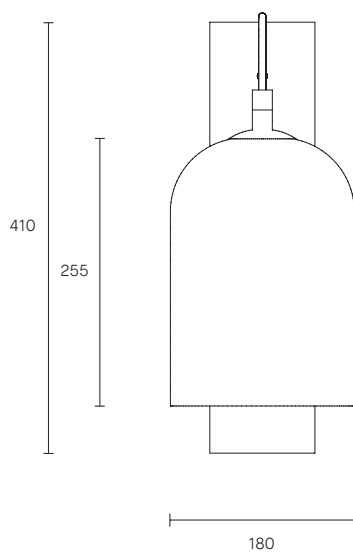

LUMI COLLECTION

WALL SCONCE

SPECIFICATION SHEET

AUSTRALIA / INTERNATIONAL

LU_WS_S_AU_20V1

ABOUT LUMI

Lumi is timeless in its refined elegance and simplicity of form, its distinctive design characterized by one mouthblown glass vessel cocooned in the other. Together, the vessels express feminine fluidity of form while celebrating the subtle striations found in organic mouthblown glass.

The Lumi shades are removable for easy cleaning.

Lumi is available in wall sconce, table lamp, floor lamp and pendant.

LEAD TIME

6 - 8 weeks

LIGHT SOURCE

240V E14 Fancy Round 4W LED
2700K warm white
400 lumens
Dimmable
Globe included

WEIGHT

5kg

SMALL LUMI DIMENSIONS

Shade 130 x 130 x 175mm
Backplate 285 x 100mm

CERTIFICATION

CE/AU

WARRANTY

3 years

FITTING FINISHES

Articolo Black (shown)
Matte White
Brass
Brass Arm Detail

EXTERIOR SHADE COLOUR

Clear
Smoke
Grey (shown)
Drunken Emerald

INTERIOR SHADE COLOUR

Frosted White
Frosted Smoke
Smoke
Grey (shown)
Drunken Emerald

FLEX CORD COLOURS

Black (shown)
White
Natural Linen
Light Grey Linen
Black and White