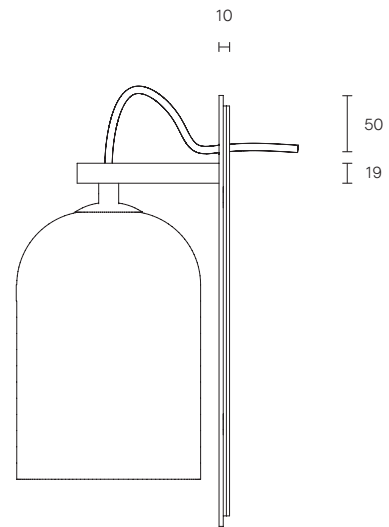

LUMI COLLECTION

WALL SCONCE

SPECIFICATION SHEET

AUSTRALIA / INTERNATIONAL

LU_WS_S_AU_20V1

ABOUT LUMI

Lumi is timeless in its refined elegance and simplicity of form, its distinctive design characterized by one mouthblown glass vessel cocooned in the other. Together, the vessels express feminine fluidity of form while celebrating the subtle striations found in organic mouthblown glass.

The Lumi shades are removable for easy cleaning.

Lumi is available in wall sconce, table lamp, floor lamp and pendant.

LEAD TIME

6 - 8 weeks

LIGHT SOURCE

240V E14 Fancy Round 4W LED
2700K warm white
400 lumens
Dimmable
Globe included

WEIGHT

5kg

SMALL LUMI DIMENSIONS

Shade 130 x 130 x 175mm
Backplate 285 x 100mm

CERTIFICATION

CE/AU

WARRANTY

3 years

FITTING FINISHES

Articolo Black (shown)
Matte White
Brass
Brass Arm Detail

EXTERIOR SHADE COLOUR

Clear
Smoke
Grey (shown)
Drunken Emerald

INTERIOR SHADE COLOUR

Frosted White
Frosted Smoke
Smoke
Grey (shown)
Drunken Emerald

FLEX CORD COLOURS

Black (shown)
White
Natural Linen
Light Grey Linen
Black and White