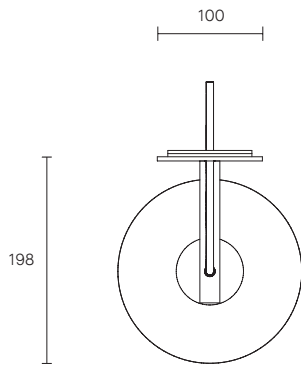

LUMI COLLECTION

WALL SCONCE

SPECIFICATION SHEET

AUSTRALIA / INTERNATIONAL

LU_WS_S_AU_20V1

ABOUT LUMI

Lumi is timeless in its refined elegance and simplicity of form, its distinctive design characterized by one mouthblown glass vessel cocooned in the other. Together, the vessels express feminine fluidity of form while celebrating the subtle striations found in organic mouthblown glass.

The Lumi shades are removable for easy cleaning.

Lumi is available in wall sconce, table lamp, floor lamp and pendant.

LEAD TIME

6 - 8 weeks

LIGHT SOURCE

240V E14 Fancy Round 4W LED
2700K warm white
400 lumens
Dimmable
Globe included

WEIGHT

5kg

SMALL LUMI DIMENSIONS

Shade 130 x 130 x 175mm
Backplate 285 x 100mm

CERTIFICATION

CE/AU

WARRANTY

3 years

FITTING FINISHES

Articolo Black (shown)
Matte White
Brass
Brass Arm Detail

EXTERIOR SHADE COLOUR

Clear
Smoke
Grey (shown)
Drunken Emerald

INTERIOR SHADE COLOUR

Frosted White
Frosted Smoke
Smoke
Grey (shown)
Drunken Emerald

FLEX CORD COLOURS

Black (shown)
White
Natural Linen
Light Grey Linen
Black and White