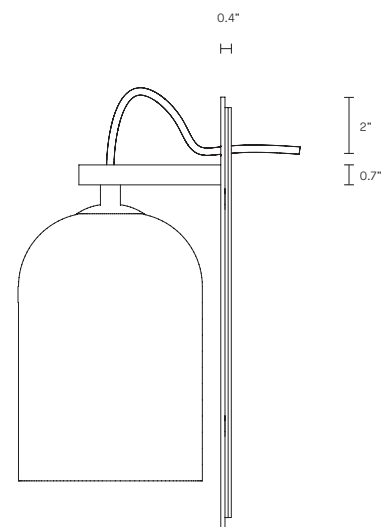

LUMI COLLECTION

WALL SCONCE

UL SPECIFICATION SHEET

NORTH AMERICA

LU_WS_S_L_19V3

ABOUT LUMI

Lumi is timeless in its refined elegance and simplicity of form, its distinctive design characterized by one mouthblown glass vessel cocooned in the other. Together, the vessels express feminine fluidity of form while celebrating the subtle striations found in organic mouthblown glass.

The Lumi shades are removable for easy cleaning.

Lumi is available in wall sconce, table lamp, floor lamp and pendant.

LEAD TIME

8 - 10 weeks

LIGHT SOURCE

110V E12 6W LED
2700K warm white
600 lumens
Dimmable
Globe included

WEIGHT

10 lb

SMALL LUMI DIMENSIONS

Shade 5.1" x 5.1" x 6.9"
Backplate 11.2" x 3.9"

INSTALLATION

Supplied with mounting plate to fit 4.0/3.5 Jbox

CERTIFICATION

US/ETL/CA