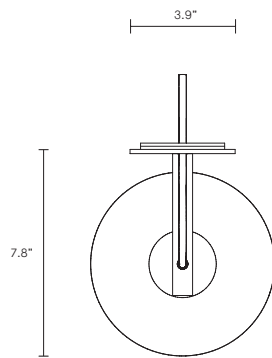

LUMI COLLECTION

WALL SCONCE

UL SPECIFICATION SHEET

NORTH AMERICA

LU_WS_S_L_19V3

ABOUT LUMI

Lumi is timeless in its refined elegance and simplicity of form, its distinctive design characterized by one mouthblown glass vessel cocooned in the other. Together, the vessels express feminine fluidity of form while celebrating the subtle striations found in organic mouthblown glass.

The Lumi shades are removable for easy cleaning.

Lumi is available in wall sconce, table lamp, floor lamp and pendant.

LEAD TIME

8 - 10 weeks

LIGHT SOURCE

110V E12 6W LED
2700K warm white
600 lumens
Dimmable
Globe included

WEIGHT

10 lb

SMALL LUMI DIMENSIONS

Shade 5.1" x 5.1" x 6.9"
Backplate 11.2" x 3.9"

INSTALLATION

Supplied with mounting plate to fit 4.0/3.5 Jbox

CERTIFICATION

US/ETL/CA

WARRANTY

3 years

FITTING FINISHES

Articolo Black (shown)
Matte White
Brass
Brass Arm Detail

EXTERIOR SHADE COLOUR

Clear
Smoke
Grey (shown)
Drunken Emerald

INTERIOR SHADE COLOUR

Frosted White
Frosted Smoke
Smoke
Grey (shown)
Drunken Emerald

FLEX CORD COLOURS

Black (shown)
White
Ivory