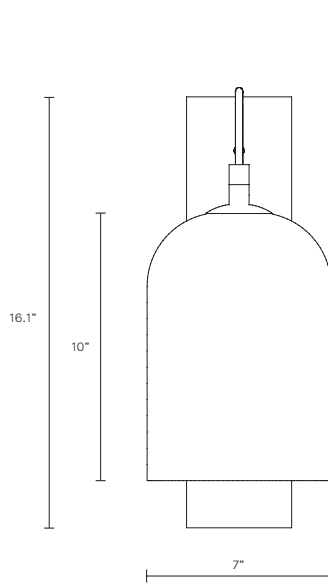

LUMI COLLECTION

WALL SCONCE

UL SPECIFICATION SHEET

NORTH AMERICA

LU_WS_S_L_19V3

ABOUT LUMI

Lumi is timeless in its refined elegance and simplicity of form, its distinctive design characterized by one mouthblown glass vessel cocooned in the other. Together, the vessels express feminine fluidity of form while celebrating the subtle striations found in organic mouthblown glass.

The Lumi shades are removable for easy cleaning.

Lumi is available in wall sconce, table lamp, floor lamp and pendant.

LEAD TIME

8 - 10 weeks

LIGHT SOURCE

110V E12 6W LED
2700K warm white
600 lumens
Dimmable
Globe included

WEIGHT

10 lb

SMALL LUMI DIMENSIONS

Shade 5.1" x 5.1" x 6.9"
Backplate 11.2" x 3.9"

INSTALLATION

Supplied with mounting plate to fit 4.0/3.5 Jbox

CERTIFICATION

US/ETL/CA

WARRANTY

3 years

FITTING FINISHES

Articolo Black (shown)
Matte White
Brass
Brass Arm Detail

EXTERIOR SHADE COLOUR

Clear
Smoke
Grey (shown)
Drunken Emerald

INTERIOR SHADE COLOUR

Frosted White
Frosted Smoke
Smoke
Grey (shown)
Drunken Emerald

FLEX CORD COLOURS

Black (shown)
White
Ivory