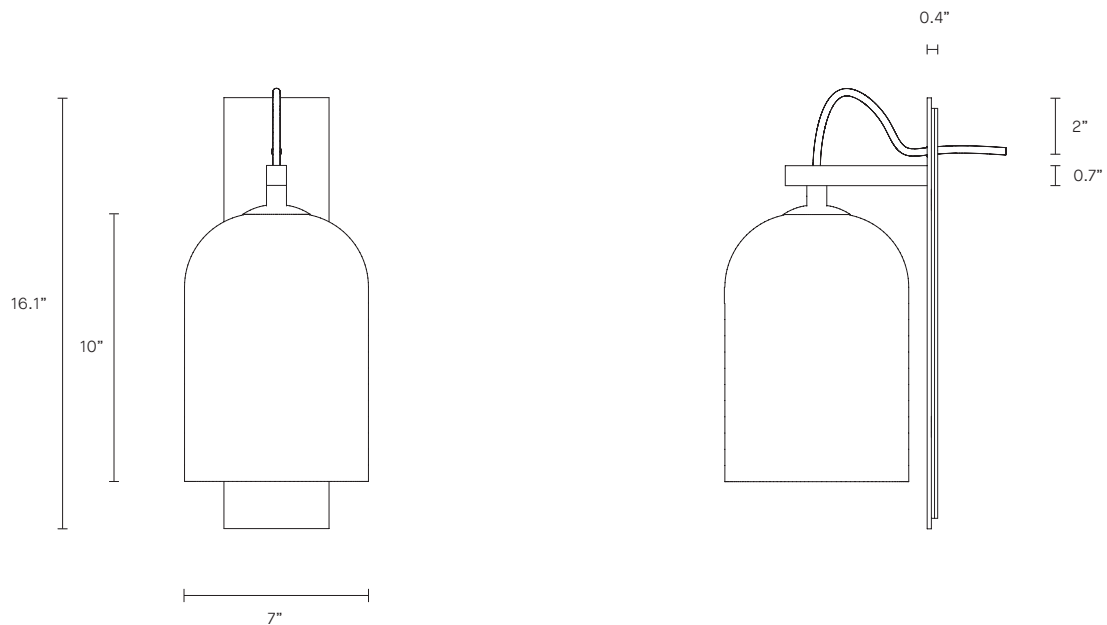

LUMI COLLECTION

WALL SCONCE

UL SPECIFICATION SHEET

NORTH AMERICA

LU_WS_UL_20V1

ABOUT LUMI

Lumi is timeless in its refined elegance and simplicity of form, its distinctive design characterized by one mouthblown glass vessel cocooned in the other. Together, the vessels express feminine fluidity of form while celebrating the subtle striations found in organic mouthblown glass.

The Lumi shades are removable for easy cleaning.

Lumi is available in wall sconce, table lamp, floor lamp and pendant.

LEAD TIME

8 - 10 weeks

LIGHT SOURCE

120V E12 LED Filament 4W
2700K warm white
350 lumens
Dimmable
Globe included

WEIGHT

10 lb

SMALL LUMI DIMENSIONS

Shade 5.1" x 5.1" x 6.9"
Backplate 11.2" x 3.9"

INSTALLATION

Supplied with mounting plate to fit 4.0/3.5 Jbox

CERTIFICATION

US/ETL/CA