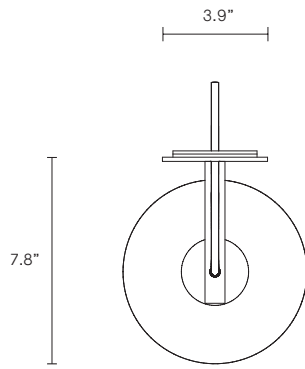

LUMI COLLECTION

WALL SCONCE

UL SPECIFICATION SHEET

NORTH AMERICA

LU_WS_UL_20V1

ABOUT LUMI

Lumi is timeless in its refined elegance and simplicity of form, its distinctive design characterized by one mouthblown glass vessel cocooned in the other. Together, the vessels express feminine fluidity of form while celebrating the subtle striations found in organic mouthblown glass.

The Lumi shades are removable for easy cleaning.

Lumi is available in wall sconce, table lamp, floor lamp and pendant.

LEAD TIME

8 - 10 weeks

LIGHT SOURCE

120V E12 LED Filament 4W
2700K warm white
350 lumens
Dimmable
Globe included

WEIGHT

10 lb

SMALL LUMI DIMENSIONS

Shade 5.1" x 5.1" x 6.9"
Backplate 11.2" x 3.9"

INSTALLATION

Supplied with mounting plate to fit 4.0/3.5 Jbox

CERTIFICATION

US/ETL/CA

WARRANTY

3 years

FITTING FINISHES

Articolo Black (shown)
Matte White
Brass
Brass Arm Detail

EXTERIOR SHADE COLOUR

Clear
Smoke
Grey (shown)
Drunken Emerald

INTERIOR SHADE COLOUR

Frosted White
Frosted Smoke
Smoke
Grey (shown)
Drunken Emerald

FLEX CORD COLOURS

Black (shown)
White
Ivory