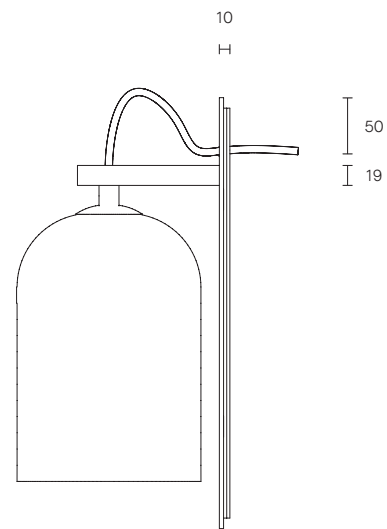

LUMI COLLECTION

WALL SCONCE

SPECIFICATION SHEET

AUSTRALIA / INTERNATIONAL

LU_WS_S_AU_19V3

ABOUT LUMI

Lumi is timeless in its refined elegance and simplicity of form, its distinctive design characterized by one mouthblown glass vessel cocooned in the other. Together, the vessels express feminine fluidity of form while celebrating the subtle striations found in organic mouthblown glass.

The Lumi shades are removable for easy cleaning.

Lumi is available in wall sconce, table lamp, floor lamp and pendant.

LEAD TIME

6 - 8 weeks

LIGHT SOURCE

240V E14 Fancy Round 4W LED
2700K warm white
400 lumens
Dimmable
Globe included

WEIGHT

5kg

SMALL LUMI DIMENSIONS

Shade 130 x 130 x 175mm
Backplate 285 x 100mm

CERTIFICATION

CE/AU

WARRANTY

3 years