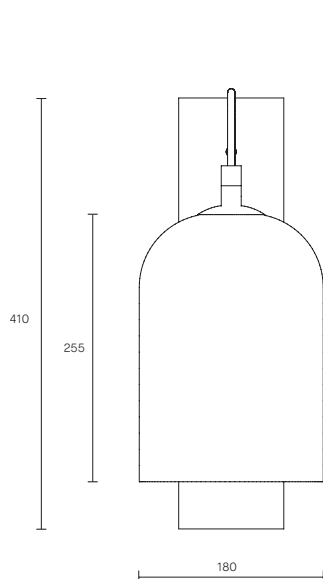

LUMI COLLECTION

WALL SCONCE

SPECIFICATION SHEET

AUSTRALIA / INTERNATIONAL

LU_WS_S_L_19V3

ABOUT LUMI

Lumi is timeless in its refined elegance and simplicity of form, its distinctive design characterized by one mouthblown glass vessel cocooned in the other. Together, the vessels express feminine fluidity of form while celebrating the subtle striations found in organic mouthblown glass.

The Lumi shades are removable for easy cleaning.

Lumi is available in wall sconce, table lamp, floor lamp and pendant.

LEAD TIME

6 - 8 weeks

LIGHT SOURCE

240V E14 95mm 60W

2700K warm white

405 lumens

Dimmable

Globe included

WEIGHT

5kg

SMALL LUMI DIMENSIONS

Shade 130 x 130 x 175mm

Backplate 285 x 100mm

CERTIFICATION

CE/AU

WARRANTY

3 years

FITTING FINISHES

Articolo Black (shown)

Matte White

Brass

Brass Arm Detail

EXTERIOR SHADE COLOUR

Clear

Smoke (shown)

Grey

Drunken Emerald

INTERIOR SHADE COLOUR

Frosted White

Frosted Smoke (shown)

Smoke

Grey

Drunken Emerald

FLEX CORD COLOURS

Black (shown)

White

Natural Linen

Mid Grey

Black and White