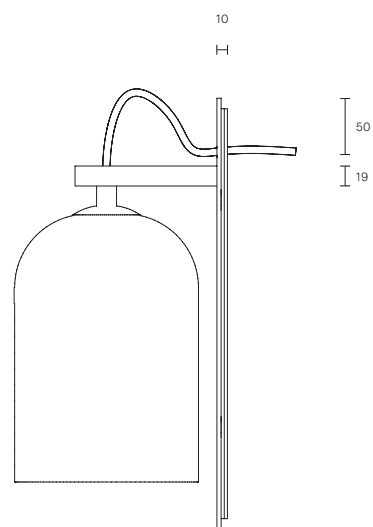

LUMI COLLECTION

WALL SCONCE

SPECIFICATION SHEET

AUSTRALIA / INTERNATIONAL

LU_WS_S_L_19V3

ABOUT LUMI

Lumi is timeless in its refined elegance and simplicity of form, its distinctive design characterized by one mouthblown glass vessel cocooned in the other. Together, the vessels express feminine fluidity of form while celebrating the subtle striations found in organic mouthblown glass.

Dimmable

Globe included

WEIGHT

5kg

SMALL LUMI DIMENSIONS

Shade 130 x 130 x 175mm

Backplate 285 x 100mm

CERTIFICATION