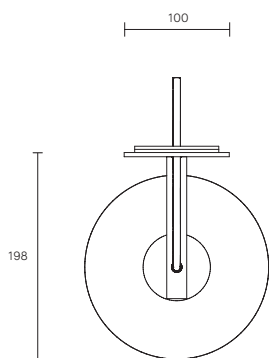

LUMI COLLECTION

WALL SCONCE

SPECIFICATION SHEET

AUSTRALIA / INTERNATIONAL

LU_WS_S_L_19V3

ABOUT LUMI

Lumi is timeless in its refined elegance and simplicity of form, its distinctive design characterized by one mouthblown glass vessel cocooned in the other. Together, the vessels express feminine fluidity of form while celebrating the subtle striations found in organic mouthblown glass.

Dimmable

Globe included

WEIGHT

5kg

SMALL LUMI DIMENSIONS

Shade 130 x 130 x 175mm

Backplate 285 x 100mm

CERTIFICATION