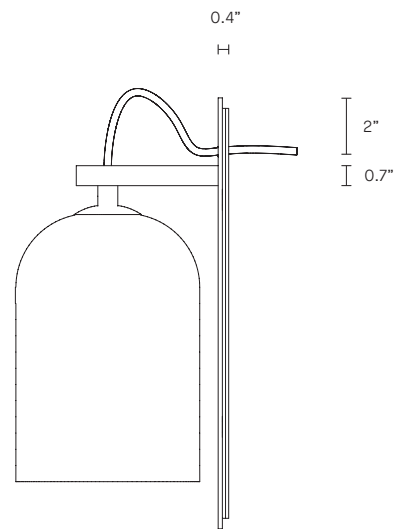

LUMI COLLECTION

WALL SCONCE

UL SPECIFICATION SHEET

NORTH AMERICA

LU_WS_UL_20V1

ABOUT LUMI

Lumi is timeless in its refined elegance and simplicity of form, its distinctive design characterized by one mouthblown glass vessel cocooned in the other. Together, the vessels express feminine fluidity of form while celebrating the subtle striations found in organic mouthblown glass.

The Lumi shades are removable for easy cleaning.

Lumi is available in wall sconce, table lamp, floor lamp and pendant.

LEAD TIME

8 - 10 weeks

LIGHT SOURCE

120V E12 LED Filament 4W
2700K warm white
350 lumens
Dimmable
Globe included

WEIGHT

10 lb

SMALL LUMI DIMENSIONS

Shade 5.1" x 5.1" x 6.9"
Backplate 11.2" x 3.9"

INSTALLATION

Supplied with mounting plate to fit 4.0/3.5 Jbox

CERTIFICATION

US/ETL/CA