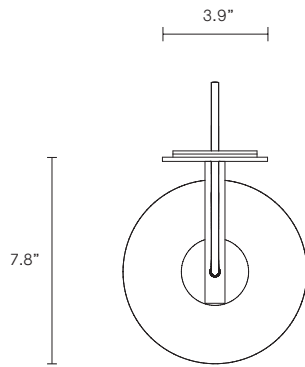

LUMI COLLECTION

WALL SCONCE

UL SPECIFICATION SHEET

NORTH AMERICA

LU_WS_UL_20V1

ABOUT LUMI

Lumi is timeless in its refined elegance and simplicity of form, its distinctive design characterized by one mouthblown glass vessel cocooned in the other. Together, the vessels express feminine fluidity of form while celebrating the subtle striations found in organic mouthblown glass.

The Lumi shades are removable for easy cleaning.

Lumi is available in wall sconce, table lamp, floor lamp and pendant.

LEAD TIME

8 - 10 weeks

LIGHT SOURCE

120V E12 LED Filament 4W
2700K warm white
350 lumens
Dimmable
Globe included

WEIGHT

10 lb

SMALL LUMI DIMENSIONS

Shade 5.1" x 5.1" x 6.9"
Backplate 11.2" x 3.9"

INSTALLATION

Supplied with mounting plate to fit 4.0/3.5 Jbox

CERTIFICATION

US/ETL/CA

WARRANTY

3 years

FITTING FINISHES

Articolo Black (shown)
Matte White
Brass
Brass Arm Detail

EXTERIOR SHADE COLOUR

Clear
Smoke (shown)
Grey
Drunken Emerald

INTERIOR SHADE COLOUR

Frosted White
Frosted Smoke (shown)
Smoke
Grey
Drunken Emerald

FLEX CORD COLOURS

Black (shown)
White
Ivory