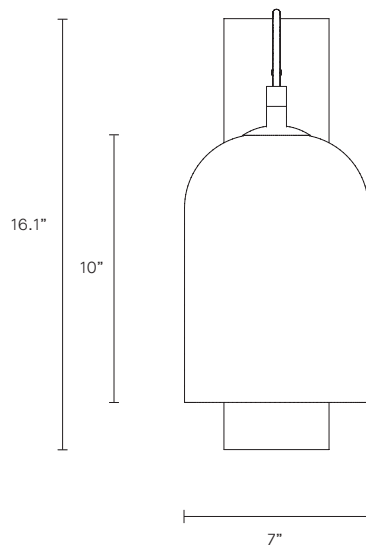

LUMI COLLECTION

WALL SCONCE

UL SPECIFICATION SHEET

NORTH AMERICA

LU_WS_UL_20V1

ABOUT LUMI

Lumi is timeless in its refined elegance and simplicity of form, its distinctive design characterized by one mouthblown glass vessel cocooned in the other. Together, the vessels express feminine fluidity of form while celebrating the subtle striations found in organic mouthblown glass.

The Lumi shades are removable for easy cleaning.

Lumi is available in wall sconce, table lamp, floor lamp and pendant.

LEAD TIME

8 - 10 weeks

LIGHT SOURCE

120V E12 LED Filament 4W
2700K warm white
350 lumens
Dimmable
Globe included

WEIGHT

10 lb

SMALL LUMI DIMENSIONS

Shade 5.1" x 5.1" x 6.9"
Backplate 11.2" x 3.9"

INSTALLATION

Supplied with mounting plate to fit 4.0/3.5 Jbox

CERTIFICATION

US/ETL/CA

WARRANTY

3 years

FITTING FINISHES

Articolo Black (shown)
Matte White
Brass
Brass Arm Detail

EXTERIOR SHADE COLOUR

Clear
Smoke (shown)
Grey
Drunken Emerald

INTERIOR SHADE COLOUR

Frosted White
Frosted Smoke (shown)
Smoke
Grey
Drunken Emerald

FLEX CORD COLOURS

Black (shown)
White
Ivory