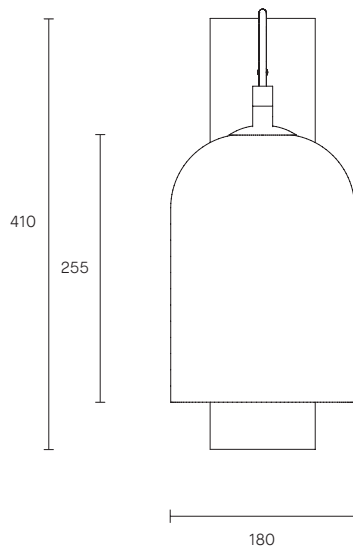

LUMI COLLECTION

WALL SCONCE

SPECIFICATION SHEET

AUSTRALIA / INTERNATIONAL

LU_WS_S_AU_19V3

ABOUT LUMI

Lumi is timeless in its refined elegance and simplicity of form, its distinctive design characterized by one mouthblown glass vessel cocooned in the other. Together, the vessels express feminine fluidity of form while celebrating the subtle striations found in organic mouthblown glass.

The Lumi shades are removable for easy cleaning.

Lumi is available in wall sconce, table lamp, floor lamp and pendant.

LEAD TIME

6 - 8 weeks

LIGHT SOURCE

240V E14 Fancy Round 4W LED
2700K warm white
400 lumens
Dimmable
Globe included

WEIGHT

5kg

SMALL LUMI DIMENSIONS

Shade 130 x 130 x 175mm
Backplate 285 x 100mm

CERTIFICATION

CE/AU

WARRANTY

3 years

FITTING FINISHES

Articolo Black (shown)
Matte White
Brass
Brass Arm Detail

EXTERIOR SHADE COLOUR

Clear
Smoke (shown)
Grey
Drunken Emerald

INTERIOR SHADE COLOUR

Frosted White
Frosted Smoke
Smoke (shown)
Grey
Drunken Emerald

FLEX CORD COLOURS

Black (shown)
White
Natural Linen
Mid Grey
Black and White