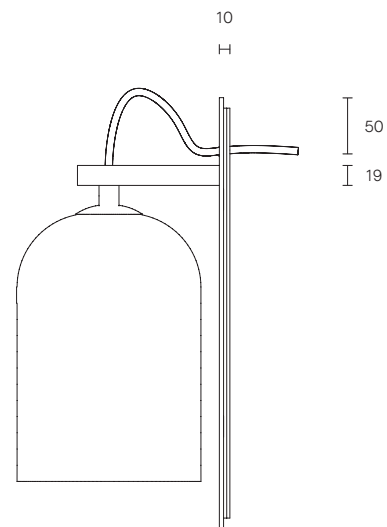

LUMI COLLECTION

WALL SCONCE

SPECIFICATION SHEET

AUSTRALIA / INTERNATIONAL

LU_WS_S_AU_19V3

ABOUT LUMI

Lumi is timeless in its refined elegance and simplicity of form, its distinctive design characterized by one mouthblown glass vessel cocooned in the other. Together, the vessels express feminine fluidity of form while celebrating the subtle striations found in organic mouthblown glass.

The Lumi shades are removable for easy cleaning.

Lumi is available in wall sconce, table lamp, floor lamp and pendant.

LEAD TIME

6 - 8 weeks

LIGHT SOURCE

240V E14 Fancy Round 4W LED
2700K warm white
400 lumens
Dimmable
Globe included

WEIGHT

5kg

SMALL LUMI DIMENSIONS

Shade 130 x 130 x 175mm
Backplate 285 x 100mm

CERTIFICATION

CE/AU

WARRANTY

3 years