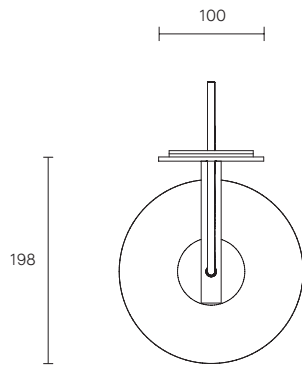

LUMI COLLECTION

WALL SCONCE

SPECIFICATION SHEET

AUSTRALIA / INTERNATIONAL

LU_WS_S_AU_19V3

ABOUT LUMI

Lumi is timeless in its refined elegance and simplicity of form, its distinctive design characterized by one mouthblown glass vessel cocooned in the other. Together, the vessels express feminine fluidity of form while celebrating the subtle striations found in organic mouthblown glass.

The Lumi shades are removable for easy cleaning.

Lumi is available in wall sconce, table lamp, floor lamp and pendant.

LEAD TIME

6 - 8 weeks

LIGHT SOURCE

240V E14 Fancy Round 4W LED
2700K warm white
400 lumens
Dimmable
Globe included

WEIGHT

5kg

SMALL LUMI DIMENSIONS

Shade 130 x 130 x 175mm
Backplate 285 x 100mm

CERTIFICATION

CE/AU

WARRANTY

3 years