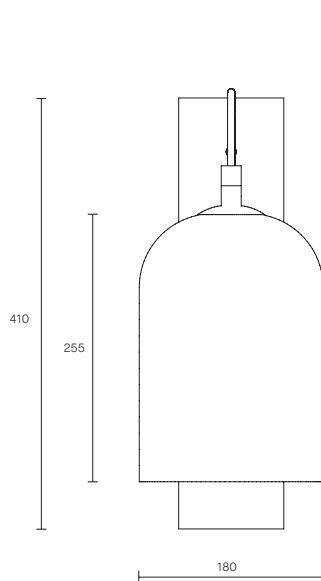

LUMI COLLECTION

WALL SCONCE

SPECIFICATION SHEET

AUSTRALIA / INTERNATIONAL

LU_WS_S_L_19V3

ABOUT LUMI

Lumi is timeless in its refined elegance and simplicity of form, its distinctive design characterized by one mouthblown glass vessel cocooned in the other. Together, the vessels express feminine fluidity of form while celebrating the subtle striations found in organic mouthblown glass.

The Lumi shades are removable for easy cleaning.

Lumi is available in wall sconce, table lamp, floor lamp and pendant.

LEAD TIME

6 - 8 weeks

LIGHT SOURCE

240V E14 95mm 60W

2700K warm white

405 lumens

Dimmable

Globe included

WEIGHT

5kg

SMALL LUMI DIMENSIONS

Shade 130 x 130 x 175mm

Backplate 285 x 100mm

CERTIFICATION

CE/AU

WARRANTY

3 years

FITTING FINISHES

Articolo Black (shown)

Matte White

Brass

Brass Arm Detail

EXTERIOR SHADE COLOUR

Clear

Smoke (shown)

Grey

Drunken Emerald

INTERIOR SHADE COLOUR

Frosted White

Frosted Smoke

Smoke (shown)

Grey

Drunken Emerald

FLEX CORD COLOURS

Black (shown)

White

Natural Linen

Mid Grey

Black and White