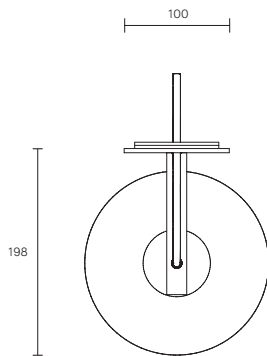

LUMI COLLECTION

WALL SCONCE

SPECIFICATION SHEET

AUSTRALIA / INTERNATIONAL

LU_WS_S_L_19V3

ABOUT LUMI

Lumi is timeless in its refined elegance and simplicity of form, its distinctive design characterized by one mouthblown glass vessel cocooned in the other. Together, the vessels express feminine fluidity of form while celebrating the subtle striations found in organic mouthblown glass.

Dimmable

Globe included

WEIGHT

5kg

SMALL LUMI DIMENSIONS

Shade 130 x 130 x 175mm

Backplate 285 x 100mm

CERTIFICATION