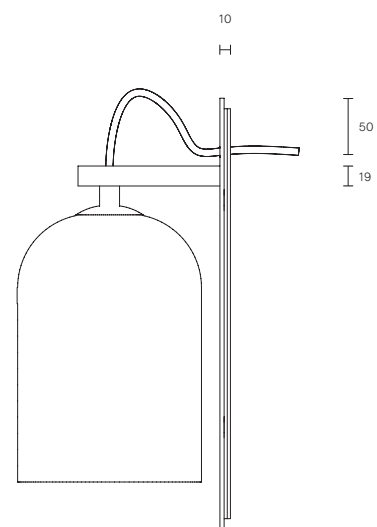

LUMI COLLECTION

WALL SCONCE

SPECIFICATION SHEET

AUSTRALIA / INTERNATIONAL

LU_WS_S_L_19V3

ABOUT LUMI

Lumi is timeless in its refined elegance and simplicity of form, its distinctive design characterized by one mouthblown glass vessel cocooned in the other. Together, the vessels express feminine fluidity of form while celebrating the subtle striations found in organic mouthblown glass.

Dimmable

Globe included

WEIGHT

5kg

SMALL LUMI DIMENSIONS

Shade 130 x 130 x 175mm

Backplate 285 x 100mm

CERTIFICATION