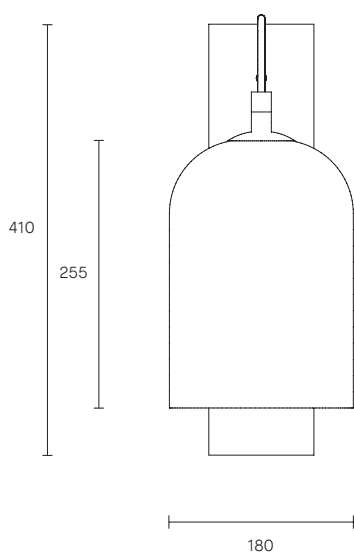

LUMI COLLECTION

WALL SCONCE

SPECIFICATION SHEET

AUSTRALIA / INTERNATIONAL

LU_WS_S_AU_20V1

ABOUT LUMI

Lumi is timeless in its refined elegance and simplicity of form, its distinctive design characterized by one mouthblown glass vessel cocooned in the other. Together, the vessels express feminine fluidity of form while celebrating the subtle striations found in organic mouthblown glass.

The Lumi shades are removable for easy cleaning.

Lumi is available in wall sconce, table lamp, floor lamp and pendant.

LEAD TIME

6 - 8 weeks

LIGHT SOURCE

240V E14 Fancy Round 4W LED
2700K warm white
400 lumens
Dimmable
Globe included

WEIGHT

5kg

SMALL LUMI DIMENSIONS

Shade 130 x 130 x 175mm
Backplate 285 x 100mm

CERTIFICATION

CE/AU

WARRANTY

3 years

FITTING FINISHES

Articolo Black (shown)
Matte White
Brass
Brass Arm Detail

EXTERIOR SHADE COLOUR

Clear
Smoke (shown)
Grey
Drunken Emerald

INTERIOR SHADE COLOUR

Frosted White
Frosted Smoke
Smoke (shown)
Grey
Drunken Emerald

FLEX CORD COLOURS

Black (shown)
White
Natural Linen
Light Grey Linen
Black and White