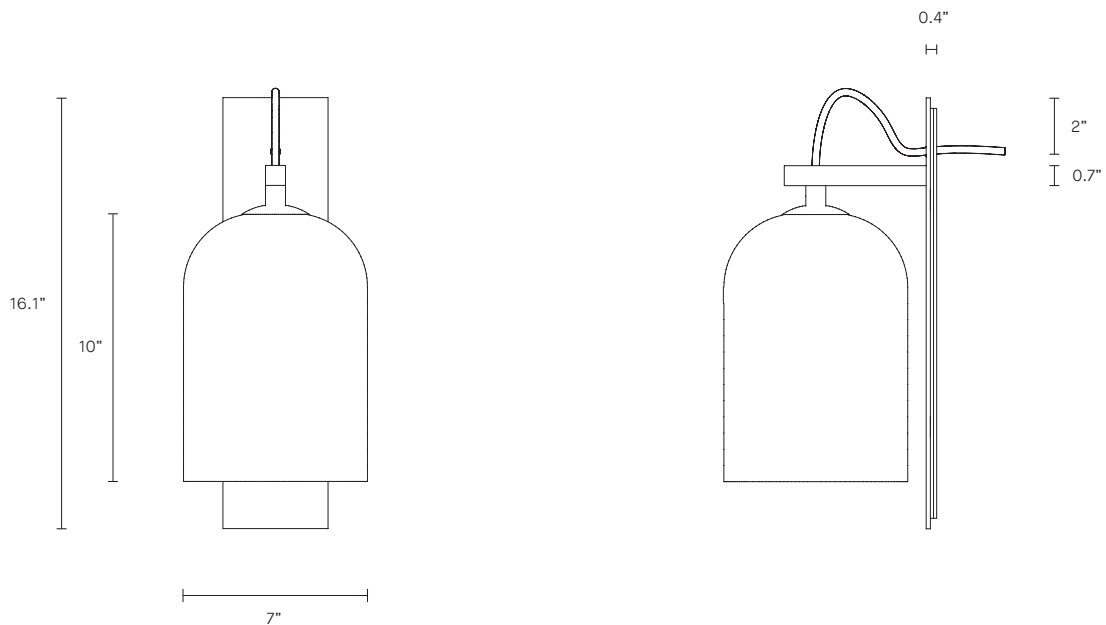

LUMI COLLECTION

WALL SCONCE

UL SPECIFICATION SHEET

NORTH AMERICA

LU_WS_UL_20V1

ABOUT LUMI

Lumi is timeless in its refined elegance and simplicity of form, its distinctive design characterized by one mouthblown glass vessel cocooned in the other. Together, the vessels express feminine fluidity of form while celebrating the subtle striations found in organic mouthblown glass.

The Lumi shades are removable for easy cleaning.

Lumi is available in wall sconce, table lamp, floor lamp and pendant.

LEAD TIME

8 - 10 weeks

LIGHT SOURCE

120V E12 LED Filament 4W
2700K warm white
350 lumens
Dimmable
Globe included

WEIGHT

10 lb

SMALL LUMI DIMENSIONS

Shade 5.1" x 5.1" x 6.9"
Backplate 11.2" x 3.9"

INSTALLATION

Supplied with mounting plate to fit 4.0/3.5 Jbox

CERTIFICATION

US/ETL/CA