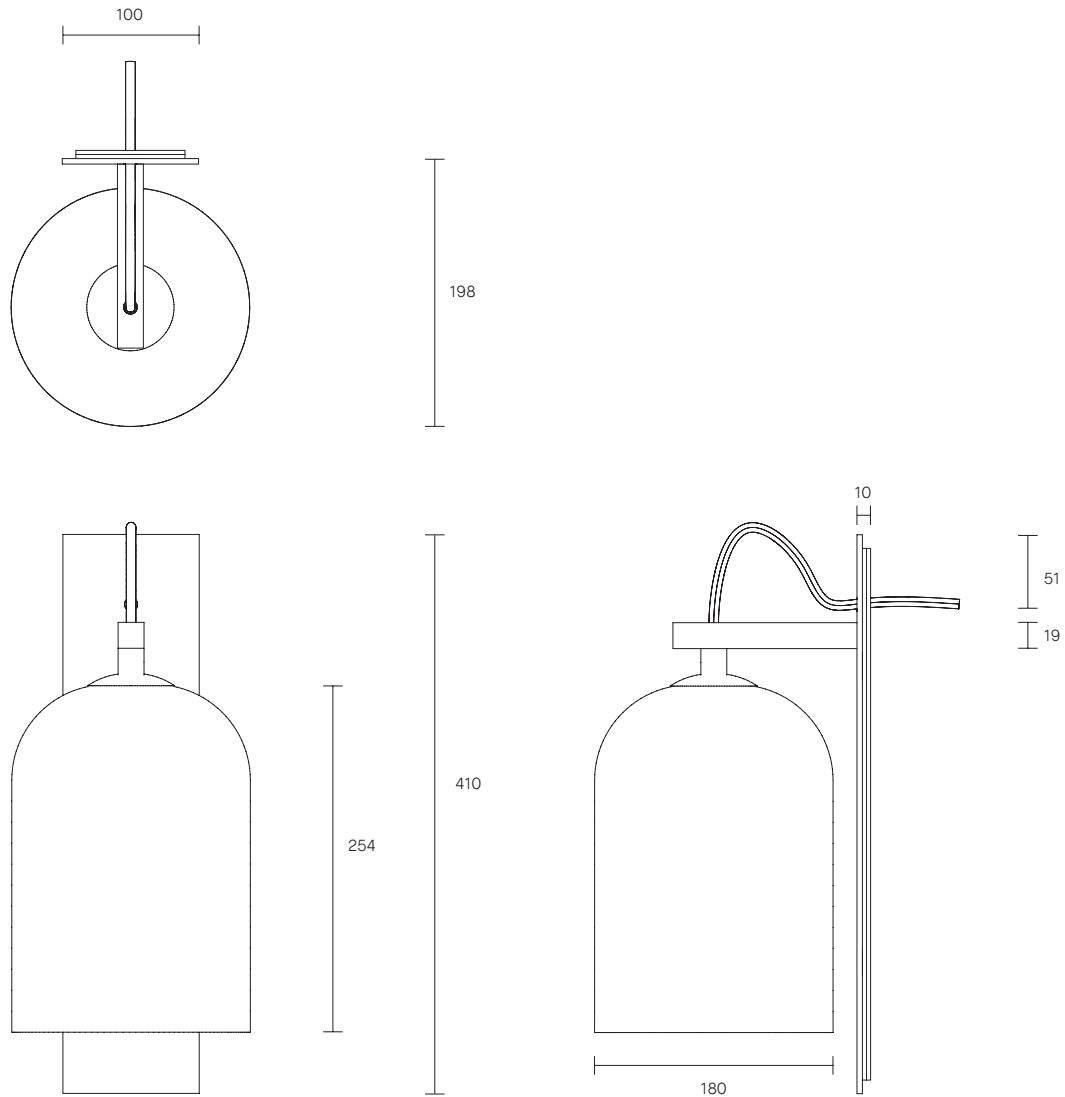

LUMI COLLECTION

LARGE WALL SCONCE

SPECIFICATION SHEET

AUSTRALIA / INTERNATIONAL

LU_LWS_S_AU_18V3

ABOUT LUMI

Lumi is timeless in its refined elegance and simplicity of form, its distinctive design characterized by one mouthblown glass vessel cocooned in the other. Together, the vessels express feminine fluidity of form while celebrating the subtle striations found in organic mouthblown glass.

The Lumi shades are removable for easy cleaning.

Lumi is available in wall sconce, table lamp, floor lamp and pendant.

LEAD TIME

6 - 8 weeks

LIGHT SOURCE

240V, E14 small fancy round (35W)

Dimmable

WEIGHT

4.5 kg

FITTING FINISH

Articolo Black

Matte White

Brass Arm Detail (cover)

FLEX CORD COLOURS

Black

White (cover)

Drunken Emerald /

Drunken Emerald

(Outer shade listed first/inner shade listed second)