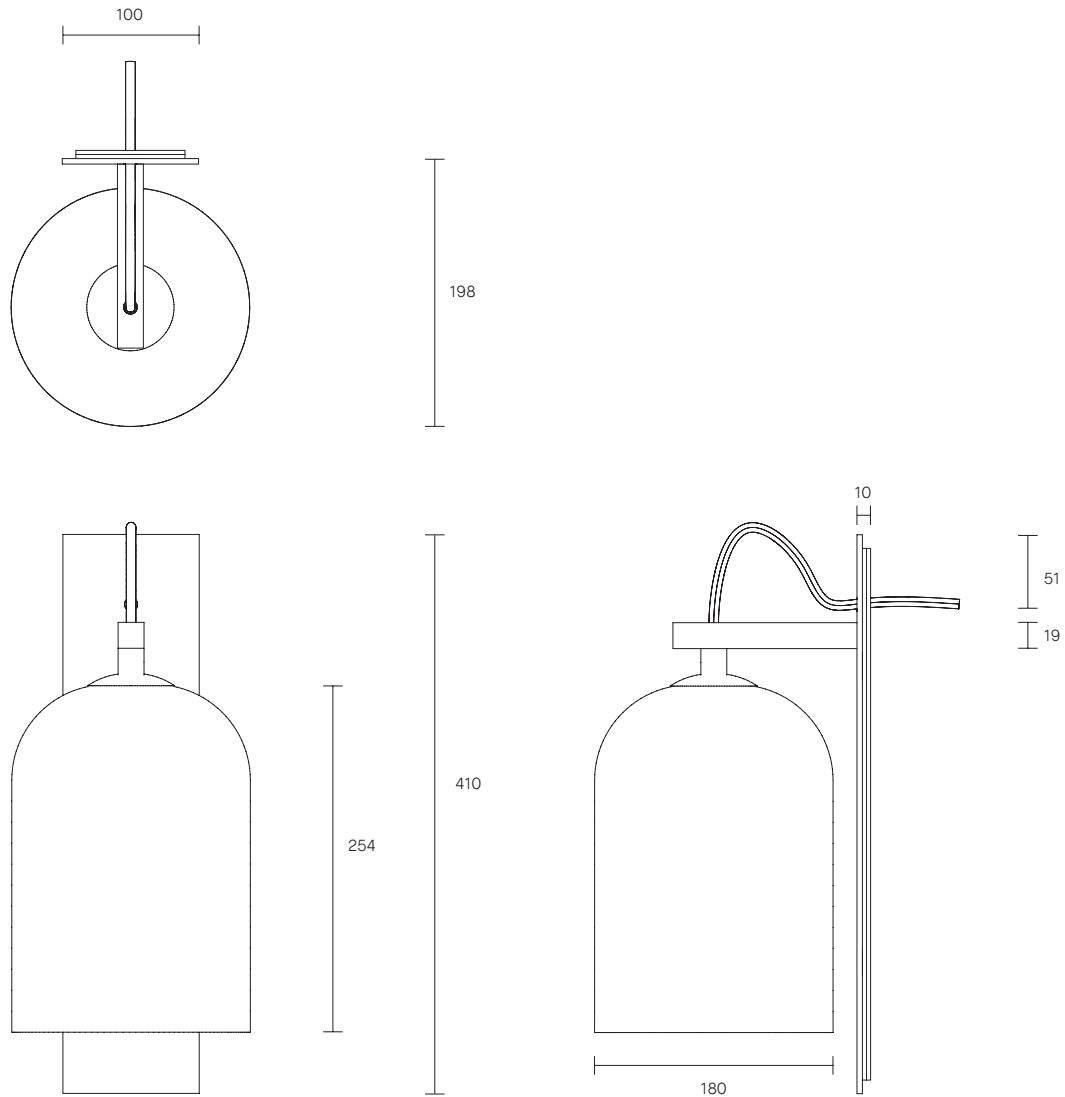

LUMI COLLECTION
LARGE WALL SCONCE

SPECIFICATION SHEET
AUSTRALIA / INTERNATIONAL

ARTICOLO

LUMI COLLECTION

LARGE WALL SCONCE

SPECIFICATION SHEET

AUSTRALIA / INTERNATIONAL

LU_LWS_S_AU_18V3

ABOUT LUMI

Lumi is timeless in its refined elegance and simplicity of form, its distinctive design characterized by one mouthblown glass vessel cocooned in the other. Together, the vessels express feminine fluidity of form while celebrating the subtle striations found in organic mouthblown glass.

The Lumi shades are removable for easy cleaning.

Lumi is available in wall sconce, table lamp, floor lamp and pendant.

LEAD TIME

6 - 8 weeks

LIGHT SOURCE

240V, E14 small fancy round (35W)

Dimmable

WEIGHT

4.5 kg

FITTING FINISH

Articolo Black

Matte White (cover)

Brass Arm Detail

FLEX CORD COLOURS

Black

White