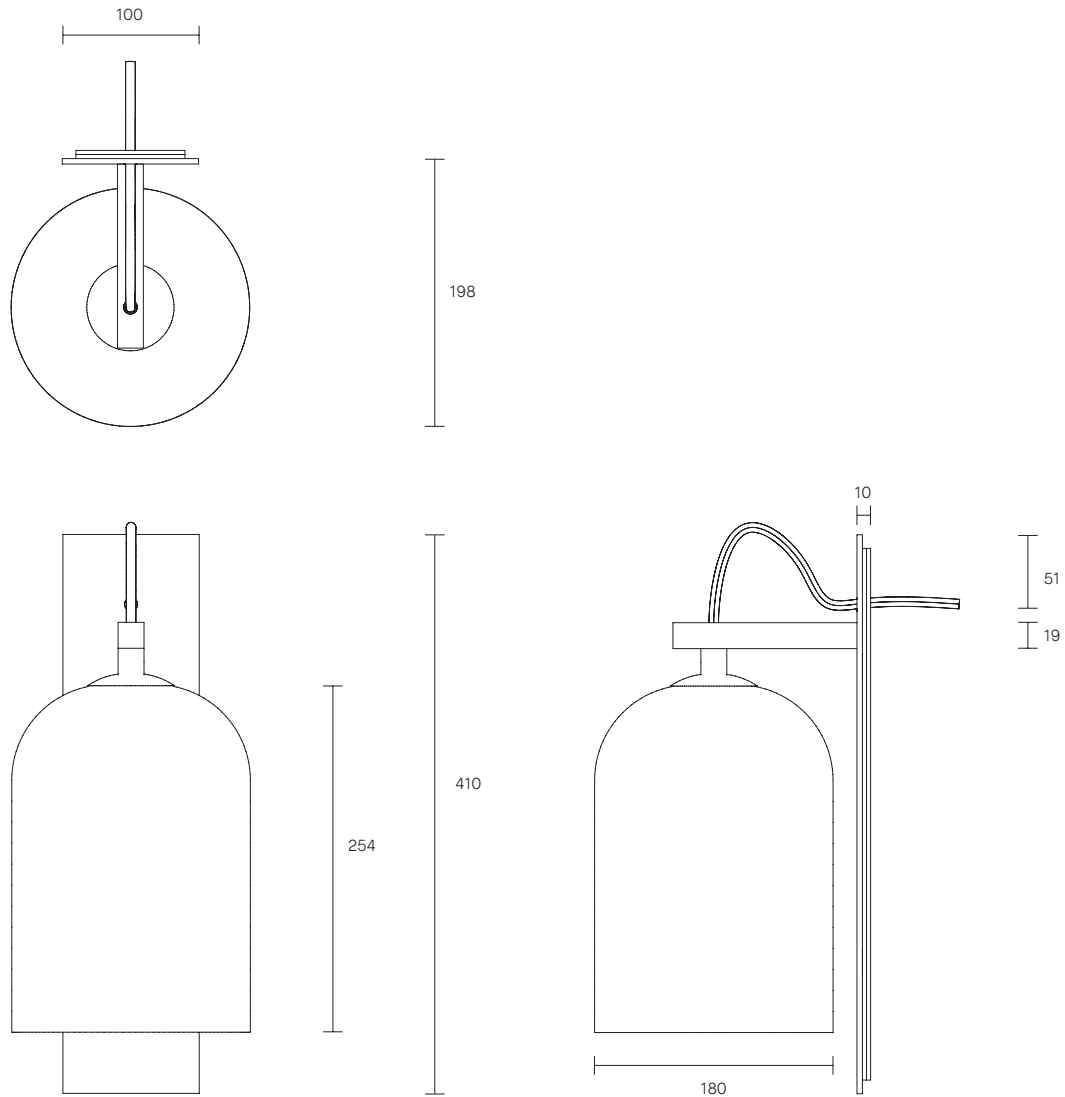

LUMI COLLECTION

LARGE WALL SCONCE

SPECIFICATION SHEET

AUSTRALIA / INTERNATIONAL

LU_LWS_S_AU_18V3

ABOUT LUMI

Lumi is timeless in its refined elegance and simplicity of form, its distinctive design characterized by one mouthblown glass vessel cocooned in the other. Together, the vessels express feminine fluidity of form while celebrating the subtle striations found in organic mouthblown glass.

The Lumi shades are removable for easy cleaning.

Lumi is available in wall sconce, table lamp, floor lamp and pendant.

LEAD TIME

6 - 8 weeks

LIGHT SOURCE

240V, E14 small fancy round (35W)

Dimmable

WEIGHT

4.5 kg

FITTING FINISH

Articolo Black (cover)
Matte White
Brass Arm Detail

FLEX CORD COLOURS

Black (cover)
White
Natural Linen
Mid Grey
Black and White

SHADE COMBINATIONS

Smoke / Smoke
Smoke / Frosted Smoke
Grey / Grey (cover)
Clear / White
Drunken Emerald /
Drunken Emerald
(Outer shade listed first/inner shade listed second)