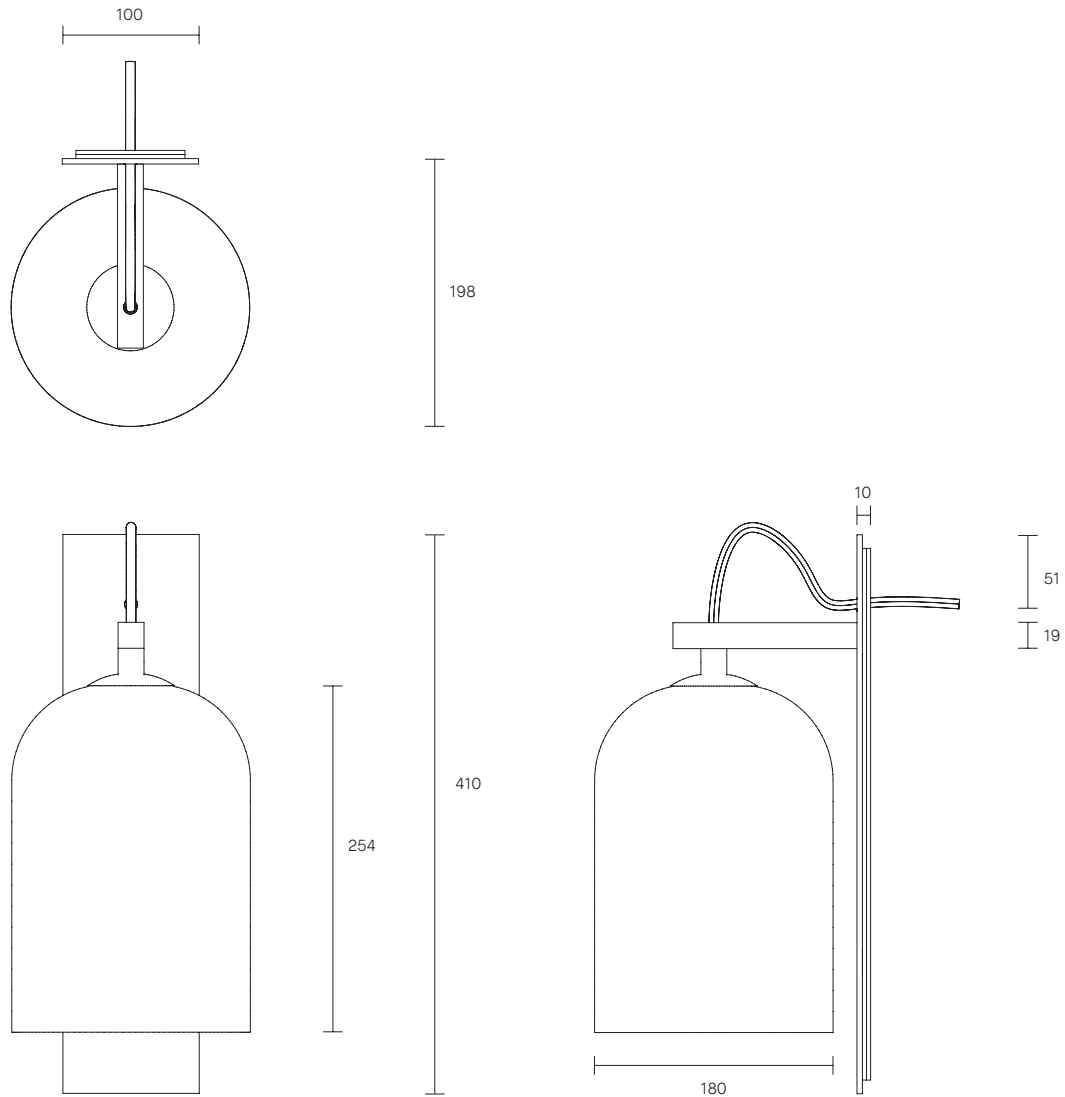

LUMI COLLECTION
LARGE WALL SCONCE

SPECIFICATION SHEET
AUSTRALIA / INTERNATIONAL

ARTICOLO

LUMI COLLECTION

LARGE WALL SCONCE

SPECIFICATION SHEET

AUSTRALIA / INTERNATIONAL

LU_LWS_S_AU_18V3

ABOUT LUMI

Lumi is timeless in its refined elegance and simplicity of form, its distinctive design characterized by one mouthblown glass vessel cocooned in the other. Together, the vessels express feminine fluidity of form while celebrating the subtle striations found in organic mouthblown glass.

The Lumi shades are removable for easy cleaning.

Lumi is available in wall sconce, table lamp, floor lamp and pendant.

LEAD TIME

6 - 8 weeks

LIGHT SOURCE

240V, E14 small fancy round (35W)

Dimmable

WEIGHT

4.5 kg

FITTING FINISH

Articolo Black (cover)
Matte White
Brass Arm Detail

FLEX CORD COLOURS

Black (cover)
White
Natural Linen
Mid Grey
Black and White

SHADE COMBINATIONS

Smoke / Smoke
Smoke /Frosted Smoke(cover)
Grey / Grey
Clear / White
Drunken Emerald /
Drunken Emerald
(Outer shade listed first/inner shade listed second)