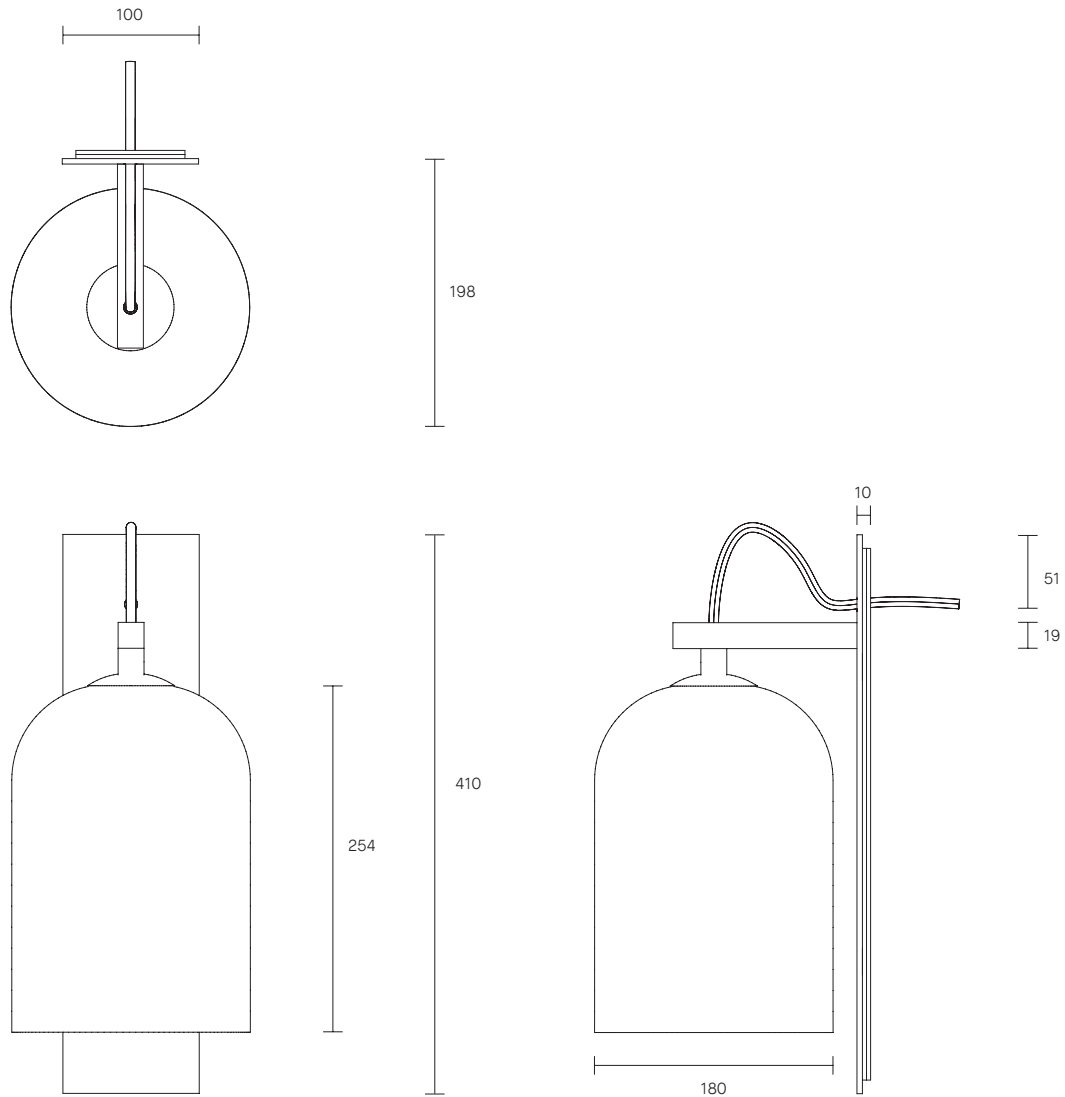

LUMI COLLECTION

LARGE WALL SCONCE

SPECIFICATION SHEET

AUSTRALIA / INTERNATIONAL

LU_LWS_S_AU_18V3

ABOUT LUMI

Lumi is timeless in its refined elegance and simplicity of form, its distinctive design characterized by one mouthblown glass vessel cocooned in the other. Together, the vessels express feminine fluidity of form while celebrating the subtle striations found in organic mouthblown glass.

The Lumi shades are removable for easy cleaning.

Lumi is available in wall sconce, table lamp, floor lamp and pendant.

LEAD TIME

6 - 8 weeks

LIGHT SOURCE

240V, E14 small fancy round (35W)

Dimmable

WEIGHT

4.5 kg

FITTING FINISH

Articolo Black (cover)
Matte White
Brass Arm Detail

FLEX CORD COLOURS

Black (cover)
White
Natural Linen
Mid Grey
Black and White

SHADE COMBINATIONS

Smoke / Smoke (cover)
Smoke /Frosted Smoke
Grey / Grey
Clear / White
Drunken Emerald /
Drunken Emerald
(Outer shade listed first/inner shade listed second)