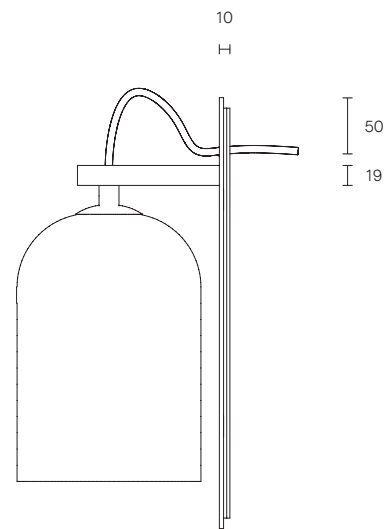

LUMI COLLECTION

WALL SCONCE

SPECIFICATION SHEET

AUSTRALIA / INTERNATIONAL

LU_WS_S_AU_19V3

ABOUT LUMI

Lumi is timeless in its refined elegance and simplicity of form, its distinctive design characterized by one mouthblown glass vessel cocooned in the other. Together, the vessels express feminine fluidity of form while celebrating the subtle striations found in organic mouthblown glass.

The Lumi shades are removable for easy cleaning.

Lumi is available in wall sconce, table lamp, floor lamp and pendant.

LEAD TIME

6 - 8 weeks

LIGHT SOURCE

240V E14 Fancy Round 4W LED
2700K warm white
400 lumens
Dimmable
Globe included

WEIGHT

5kg

SMALL LUMI DIMENSIONS

Shade 130 x 130 x 175mm
Backplate 285 x 100mm

CERTIFICATION

CE/AU

WARRANTY

3 years