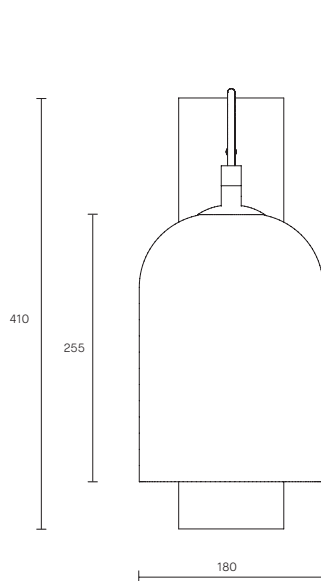

LUMI COLLECTION

WALL SCONCE

SPECIFICATION SHEET

AUSTRALIA / INTERNATIONAL

LU_WS_S_L_19V3

ABOUT LUMI

Lumi is timeless in its refined elegance and simplicity of form, its distinctive design characterized by one mouthblown glass vessel cocooned in the other. Together, the vessels express feminine fluidity of form while celebrating the subtle striations found in organic mouthblown glass.

The Lumi shades are removable for easy cleaning.

Lumi is available in wall sconce, table lamp, floor lamp and pendant.

LEAD TIME

6 - 8 weeks

LIGHT SOURCE

240V E14 95mm 60W
2700K warm white
405 lumens
Dimmable
Globe included

WEIGHT

5kg

SMALL LUMI DIMENSIONS

Shade 130 x 130 x 175mm
Backplate 285 x 100mm

CERTIFICATION

CE/AU

WARRANTY

3 years

FITTING FINISHES

Articolo Black
Matte White (shown)
Brass
Brass Arm Detail (shown)

EXTERIOR SHADE COLOUR

Clear (shown)
Smoke
Grey
Drunken Emerald

INTERIOR SHADE COLOUR

Frosted White (shown)
Frosted Smoke
Smoke
Grey
Drunken Emerald

FLEX CORD COLOURS

Black
White (shown)
Natural Linen
Mid Grey
Black and White