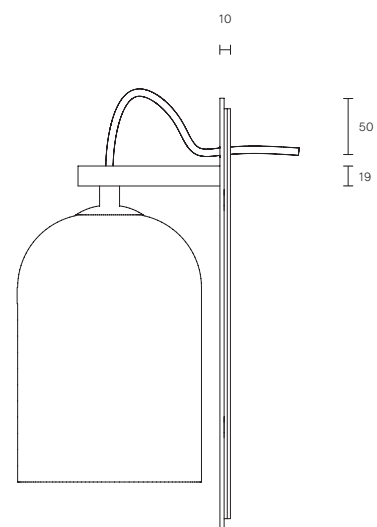

LUMI COLLECTION

WALL SCONCE

SPECIFICATION SHEET

AUSTRALIA / INTERNATIONAL

LU_WS_S_L_19V3

ABOUT LUMI

Lumi is timeless in its refined elegance and simplicity of form, its distinctive design characterized by one mouthblown glass vessel cocooned in the other. Together, the vessels express feminine fluidity of form while celebrating the subtle striations found in organic mouthblown glass.

The Lumi shades are removable for easy cleaning.

Lumi is available in wall sconce, table lamp, floor lamp and pendant.

LEAD TIME

6 - 8 weeks

LIGHT SOURCE

240V E14 95mm 60W
2700K warm white
405 lumens
Dimmable
Globe included

WEIGHT

5kg

SMALL LUMI DIMENSIONS

Shade 130 x 130 x 175mm
Backplate 285 x 100mm

CERTIFICATION

CE/AU

WARRANTY

3 years