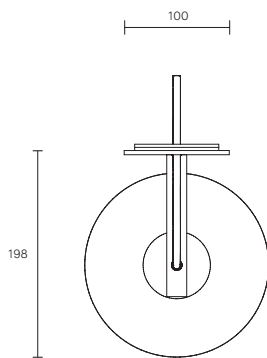

LUMI COLLECTION

WALL SCONCE

SPECIFICATION SHEET

AUSTRALIA / INTERNATIONAL

LU_WS_S_L_19V3

ABOUT LUMI

Lumi is timeless in its refined elegance and simplicity of form, its distinctive design characterized by one mouthblown glass vessel cocooned in the other. Together, the vessels express feminine fluidity of form while celebrating the subtle striations found in organic mouthblown glass.

WEIGHT

5kg

SMALL LUMI DIMENSIONS

Shade 130 x 130 x 175mm
Backplate 285 x 100mm

CERTIFICATION

CE/AU

WARRANTY

3 years