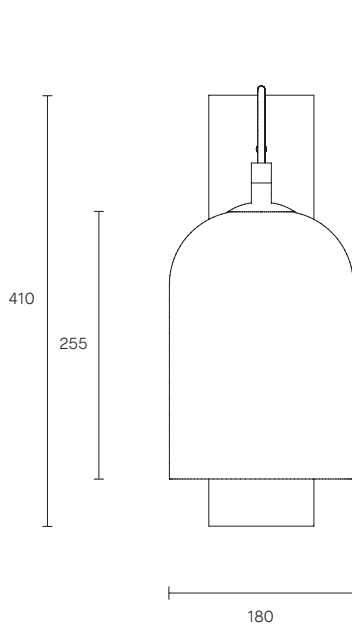

LUMI COLLECTION

WALL SCONCE

SPECIFICATION SHEET

AUSTRALIA / INTERNATIONAL

LU_WS_S_AU2_20V1

ABOUT LUMI

Lumi is timeless in its refined elegance and simplicity of form, its distinctive design characterized by one mouthblown glass vessel cocooned in the other. Together, the vessels express feminine fluidity of form while celebrating the subtle striations found in organic mouthblown glass.

The Lumi shades are removable for easy cleaning.

Lumi is available in wall sconce, table lamp, floor lamp and pendant.

LEAD TIME

6 - 8 weeks

LIGHT SOURCE

240V E14 Fancy Round 4W LED
2700K warm white
400 lumens
Dimmable
Globe included

WEIGHT

5kg

SMALL LUMI DIMENSIONS

Shade 130 x 130 x 175mm
Backplate 285 x 100mm

CERTIFICATION

CE/AU

WARRANTY

3 years

FITTING FINISHES

Articolo Black
Matte White (shown)
Brass
Brass Arm Detail (shown)

EXTERIOR SHADE COLOUR

Clear (shown)
Smoke
Grey
Drunken Emerald

INTERIOR SHADE COLOUR

Frosted White (shown)
Frosted Smoke
Smoke
Grey
Drunken Emerald

FLEX CORD COLOURS

Black
White (shown)
Natural Linen
Light Grey Linen
Black and White