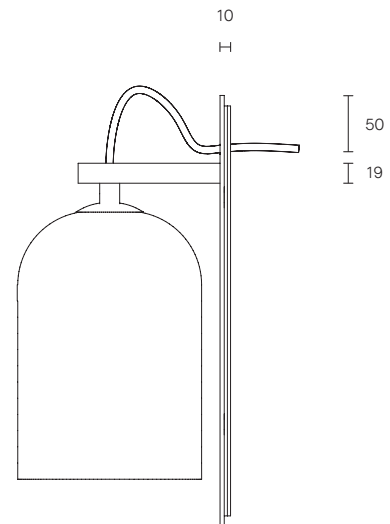

LUMI COLLECTION

WALL SCONCE

SPECIFICATION SHEET

AUSTRALIA / INTERNATIONAL

LU_WS_S_AU2_20V1

ABOUT LUMI

Lumi is timeless in its refined elegance and simplicity of form, its distinctive design characterized by one mouthblown glass vessel cocooned in the other. Together, the vessels express feminine fluidity of form while celebrating the subtle striations found in organic mouthblown glass.

The Lumi shades are removable for easy cleaning.

Lumi is available in wall sconce, table lamp, floor lamp and pendant.

LEAD TIME

6 - 8 weeks

LIGHT SOURCE

240V E14 Fancy Round 4W LED
2700K warm white
400 lumens
Dimmable
Globe included

WEIGHT

5kg

SMALL LUMI DIMENSIONS

Shade 130 x 130 x 175mm
Backplate 285 x 100mm

CERTIFICATION

CE/AU

WARRANTY

3 years