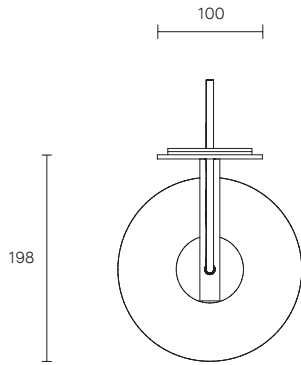

LUMI COLLECTION

WALL SCONCE

SPECIFICATION SHEET

AUSTRALIA / INTERNATIONAL

LU_WS_S_AU2_20V1

ABOUT LUMI

Lumi is timeless in its refined elegance and simplicity of form, its distinctive design characterized by one mouthblown glass vessel cocooned in the other. Together, the vessels express feminine fluidity of form while celebrating the subtle striations found in organic mouthblown glass.

The Lumi shades are removable for easy cleaning.

Lumi is available in wall sconce, table lamp, floor lamp and pendant.

LEAD TIME

6 - 8 weeks

LIGHT SOURCE

240V E14 Fancy Round 4W LED
2700K warm white
400 lumens
Dimmable
Globe included

WEIGHT

5kg

SMALL LUMI DIMENSIONS

Shade 130 x 130 x 175mm
Backplate 285 x 100mm

CERTIFICATION

CE/AU

WARRANTY

3 years