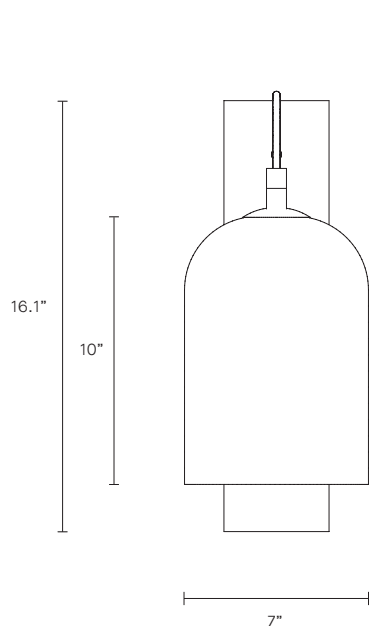

LUMI COLLECTION

WALL SCONCE

UL SPECIFICATION SHEET

NORTH AMERICA

LU_WS_UL_20V1

ABOUT LUMI

Lumi is timeless in its refined elegance and simplicity of form, its distinctive design characterized by one mouthblown glass vessel cocooned in the other. Together, the vessels express feminine fluidity of form while celebrating the subtle striations found in organic mouthblown glass.

The Lumi shades are removable for easy cleaning.

Lumi is available in wall sconce, table lamp, floor lamp and pendant.

LEAD TIME

8 - 10 weeks

LIGHT SOURCE

120V E12 LED Filament 4W
2700K warm white
350 lumens
Dimmable
Globe included

WEIGHT

10 lb

SMALL LUMI DIMENSIONS

Shade 5.1" x 5.1" x 6.9"
Backplate 11.2" x 3.9"

INSTALLATION

Supplied with mounting plate to fit 4.0/3.5 Jbox

CERTIFICATION

US/ETL/CA

WARRANTY

3 years

FITTING FINISHES

Articolo Black
Matte White (shown)
Brass
Brass Arm Detail (shown)

EXTERIOR SHADE COLOUR

Clear (shown)
Smoke
Grey
Drunken Emerald

INTERIOR SHADE COLOUR

Frosted White (shown)
Frosted Smoke
Smoke
Grey
Drunken Emerald

FLEX CORD COLOURS

Black
White (shown)
Ivory