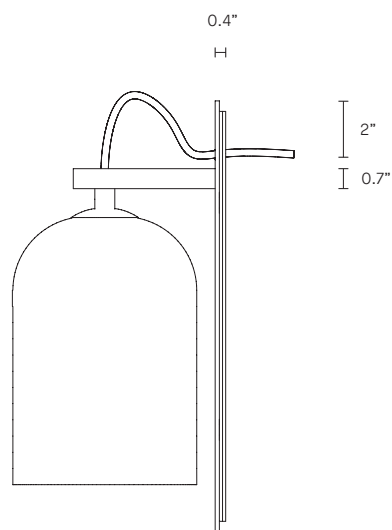

LUMI COLLECTION

WALL SCONCE

UL SPECIFICATION SHEET

NORTH AMERICA

LU_WS_UL_20V1

ABOUT LUMI

Lumi is timeless in its refined elegance and simplicity of form, its distinctive design characterized by one mouthblown glass vessel cocooned in the other. Together, the vessels express feminine fluidity of form while celebrating the subtle striations found in organic mouthblown glass.

The Lumi shades are removable for easy cleaning.

Lumi is available in wall sconce, table lamp, floor lamp and pendant.

LEAD TIME

8 - 10 weeks

LIGHT SOURCE

120V E12 LED Filament 4W
2700K warm white
350 lumens
Dimmable
Globe included

WEIGHT

10 lb

SMALL LUMI DIMENSIONS

Shade 5.1" x 5.1" x 6.9"
Backplate 11.2" x 3.9"

INSTALLATION

Supplied with mounting plate to fit 4.0/3.5 Jbox

CERTIFICATION

US/ETL/CA