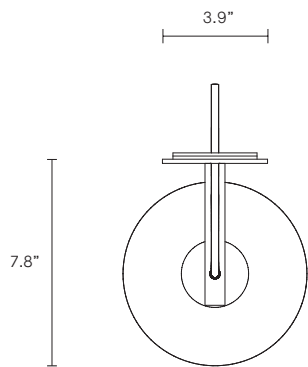

LUMI COLLECTION

WALL SCONCE

UL SPECIFICATION SHEET

NORTH AMERICA

LU_WS_UL_20V1

ABOUT LUMI

Lumi is timeless in its refined elegance and simplicity of form, its distinctive design characterized by one mouthblown glass vessel cocooned in the other. Together, the vessels express feminine fluidity of form while celebrating the subtle striations found in organic mouthblown glass.

WEIGHT

10 lb

SMALL LUMI DIMENSIONS

Shade 5.1" x 5.1" x 6.9"
Backplate 11.2" x 3.9"

INSTALLATION

Supplied with mounting plate to fit 4.0/3.5 Jbox

CERTIFICATION

US/ETL/CA