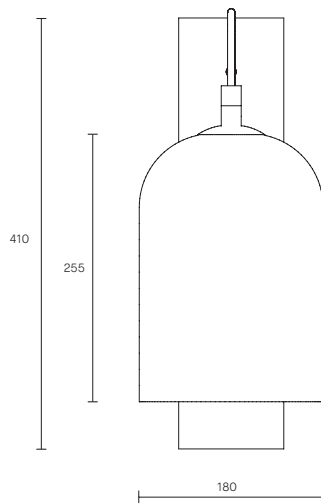

LUMI COLLECTION

WALL SCONCE

SPECIFICATION SHEET

AUSTRALIA / INTERNATIONAL

LU_WS_S_L_19V3

ABOUT LUMI

Lumi is timeless in its refined elegance and simplicity of form, its distinctive design characterized by one mouthblown glass vessel cocooned in the other. Together, the vessels express feminine fluidity of form while celebrating the subtle striations found in organic mouthblown glass.

The Lumi shades are removable for easy cleaning.

Lumi is available in wall sconce, table lamp, floor lamp and pendant.

LEAD TIME

6 - 8 weeks

LIGHT SOURCE

240V E14 95mm 60W

2700K warm white

405 lumens

Dimmable

Globe included

WEIGHT

5kg

SMALL LUMI DIMENSIONS

Shade 130 x 130 x 175mm

Backplate 285 x 100mm

CERTIFICATION

CE/AU

WARRANTY

3 years

FITTING FINISHES

Articolo Black

Matte White (shown)

Brass

Brass Arm Detail

EXTERIOR SHADE COLOUR

Clear (shown)

Smoke

Grey

Drunken Emerald

INTERIOR SHADE COLOUR

Frosted White (shown)

Frosted Smoke

Smoke

Grey

Drunken Emerald

FLEX CORD COLOURS

Black

White

Natural Linen (shown)

Mid Grey

Black and White