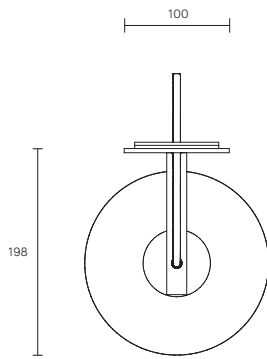

LUMI COLLECTION

WALL SCONCE

SPECIFICATION SHEET

AUSTRALIA / INTERNATIONAL

LU_WS_S_L_19V3

ABOUT LUMI

Lumi is timeless in its refined elegance and simplicity of form, its distinctive design characterized by one mouthblown glass vessel cocooned in the other. Together, the vessels express feminine fluidity of form while celebrating the subtle striations found in organic mouthblown glass.

The Lumi shades are removable for easy cleaning.

Lumi is available in wall sconce, table lamp, floor lamp and pendant.

LEAD TIME

6 - 8 weeks

LIGHT SOURCE

240V E14 95mm 60W

2700K warm white

405 lumens

Dimmable

Globe included

WEIGHT

5kg

SMALL LUMI DIMENSIONS

Shade 130 x 130 x 175mm

Backplate 285 x 100mm

CERTIFICATION

CE/AU

WARRANTY

3 years

FITTING FINISHES

Articolo Black

Matte White (shown)

Brass

Brass Arm Detail

EXTERIOR SHADE COLOUR

Clear (shown)

Smoke

Grey

Drunken Emerald

INTERIOR SHADE COLOUR

Frosted White (shown)

Frosted Smoke

Smoke

Grey

Drunken Emerald

FLEX CORD COLOURS

Black

White

Natural Linen (shown)

Mid Grey

Black and White