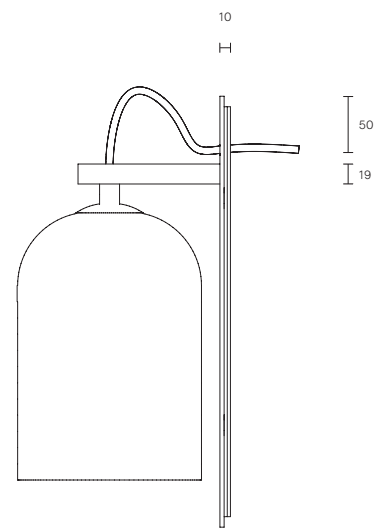

LUMI COLLECTION

WALL SCONCE

SPECIFICATION SHEET

AUSTRALIA / INTERNATIONAL

LU_WS_S_L_19V3

ABOUT LUMI

Lumi is timeless in its refined elegance and simplicity of form, its distinctive design characterized by one mouthblown glass vessel cocooned in the other. Together, the vessels express feminine fluidity of form while celebrating the subtle striations found in organic mouthblown glass.

The Lumi shades are removable for easy cleaning.

Lumi is available in wall sconce, table lamp, floor lamp and pendant.

LEAD TIME

6 - 8 weeks

LIGHT SOURCE

240V E14 95mm 60W

2700K warm white

405 lumens

Dimmable

Globe included

WEIGHT

5kg

SMALL LUMI DIMENSIONS

Shade 130 x 130 x 175mm

Backplate 285 x 100mm

CERTIFICATION

CE/AU

WARRANTY

3 years

FITTING FINISHES

Articolo Black

Matte White (shown)

Brass

Brass Arm Detail

EXTERIOR SHADE COLOUR

Clear (shown)

Smoke

Grey

Drunken Emerald

INTERIOR SHADE COLOUR

Frosted White (shown)

Frosted Smoke

Smoke

Grey

Drunken Emerald

FLEX CORD COLOURS

Black

White

Natural Linen (shown)

Mid Grey

Black and White