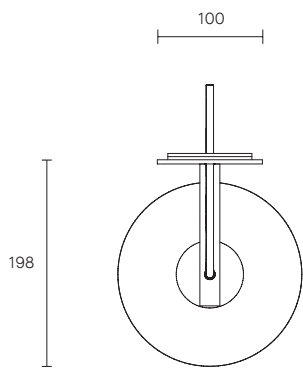

LUMI COLLECTION

WALL SCONCE

SPECIFICATION SHEET

AUSTRALIA / INTERNATIONAL

LU_WS_S_AU_20V1

ABOUT LUMI

Lumi is timeless in its refined elegance and simplicity of form, its distinctive design characterized by one mouthblown glass vessel cocooned in the other. Together, the vessels express feminine fluidity of form while celebrating the subtle striations found in organic mouthblown glass.

The Lumi shades are removable for easy cleaning.

Lumi is available in wall sconce, table lamp, floor lamp and pendant.

LEAD TIME

6 - 8 weeks

LIGHT SOURCE

240V E14 Fancy Round 4W LED
2700K warm white
400 lumens
Dimmable
Globe included

WEIGHT

5kg

SMALL LUMI DIMENSIONS

Shade 130 x 130 x 175mm
Backplate 285 x 100mm

CERTIFICATION

CE/AU

WARRANTY

3 years