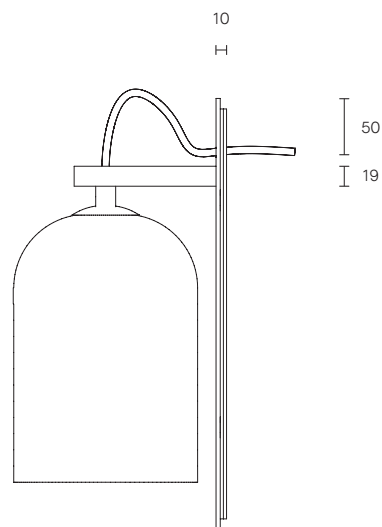

LUMI COLLECTION

WALL SCONCE

SPECIFICATION SHEET

AUSTRALIA / INTERNATIONAL

LU_WS_S_AU_20V1

ABOUT LUMI

Lumi is timeless in its refined elegance and simplicity of form, its distinctive design characterized by one mouthblown glass vessel cocooned in the other. Together, the vessels express feminine fluidity of form while celebrating the subtle striations found in organic mouthblown glass.

The Lumi shades are removable for easy cleaning.

Lumi is available in wall sconce, table lamp, floor lamp and pendant.

LEAD TIME

6 - 8 weeks

LIGHT SOURCE

240V E14 Fancy Round 4W LED
2700K warm white
400 lumens
Dimmable
Globe included

WEIGHT

5kg

SMALL LUMI DIMENSIONS

Shade 130 x 130 x 175mm
Backplate 285 x 100mm

CERTIFICATION

CE/AU

WARRANTY

3 years