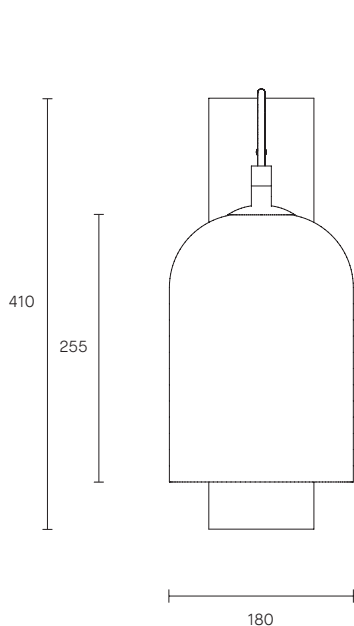

LUMI COLLECTION

WALL SCONCE

SPECIFICATION SHEET

AUSTRALIA / INTERNATIONAL

LU_WS_S_AU_20V1

ABOUT LUMI

Lumi is timeless in its refined elegance and simplicity of form, its distinctive design characterized by one mouthblown glass vessel cocooned in the other. Together, the vessels express feminine fluidity of form while celebrating the subtle striations found in organic mouthblown glass.

The Lumi shades are removable for easy cleaning.

Lumi is available in wall sconce, table lamp, floor lamp and pendant.

LEAD TIME

6 - 8 weeks

LIGHT SOURCE

240V E14 Fancy Round 4W LED
2700K warm white
400 lumens
Dimmable
Globe included

WEIGHT

5kg

SMALL LUMI DIMENSIONS

Shade 130 x 130 x 175mm
Backplate 285 x 100mm

CERTIFICATION

CE/AU

WARRANTY

3 years

FITTING FINISHES

Articolo Black
Matte White (shown)
Brass
Brass Arm Detail

EXTERIOR SHADE COLOUR

Clear (shown)
Smoke
Grey
Drunken Emerald

INTERIOR SHADE COLOUR

Frosted White (shown)
Frosted Smoke
Smoke
Grey
Drunken Emerald

FLEX CORD COLOURS

Black
White
Natural Linen (shown)
Light Grey Linen
Black and White