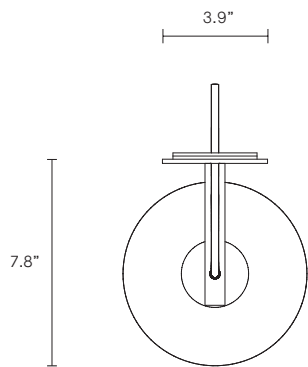

LUMI COLLECTION

WALL SCONCE

UL SPECIFICATION SHEET

NORTH AMERICA

LU_WS_UL_20V1

ABOUT LUMI

Lumi is timeless in its refined elegance and simplicity of form, its distinctive design characterized by one mouthblown glass vessel cocooned in the other. Together, the vessels express feminine fluidity of form while celebrating the subtle striations found in organic mouthblown glass.

The Lumi shades are removable for easy cleaning.

Lumi is available in wall sconce, table lamp, floor lamp and pendant.

LEAD TIME

8 - 10 weeks

LIGHT SOURCE

120V E12 LED Filament 4W
2700K warm white
350 lumens
Dimmable
Globe included

WEIGHT

10 lb

SMALL LUMI DIMENSIONS

Shade 5.1" x 5.1" x 6.9"
Backplate 11.2" x 3.9"

INSTALLATION

Supplied with mounting plate to fit 4.0/3.5 Jbox

CERTIFICATION

US/ETL/CA

WARRANTY

3 years

FITTING FINISHES

Articolo Black
Matte White (shown)
Brass
Brass Arm Detail

EXTERIOR SHADE COLOUR

Clear (shown)
Smoke
Grey
Drunken Emerald

INTERIOR SHADE COLOUR

Frosted White (shown)
Frosted Smoke
Smoke
Grey
Drunken Emerald

FLEX CORD COLOURS

Black
White
Ivory (shown)