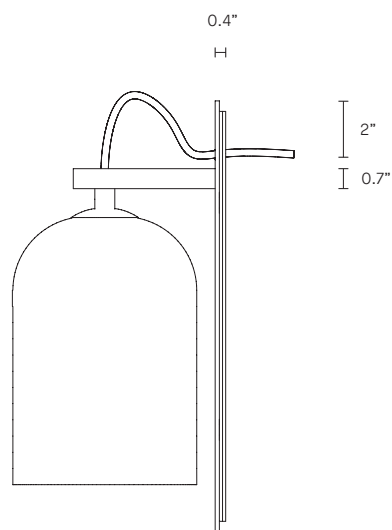

LUMI COLLECTION

WALL SCONCE

UL SPECIFICATION SHEET

NORTH AMERICA

LU_WS_UL_20V1

ABOUT LUMI

Lumi is timeless in its refined elegance and simplicity of form, its distinctive design characterized by one mouthblown glass vessel cocooned in the other. Together, the vessels express feminine fluidity of form while celebrating the subtle striations found in organic mouthblown glass.

The Lumi shades are removable for easy cleaning.

Lumi is available in wall sconce, table lamp, floor lamp and pendant.

LEAD TIME

8 - 10 weeks

LIGHT SOURCE

120V E12 LED Filament 4W
2700K warm white
350 lumens
Dimmable
Globe included

WEIGHT

10 lb

SMALL LUMI DIMENSIONS

Shade 5.1" x 5.1" x 6.9"
Backplate 11.2" x 3.9"

INSTALLATION

Supplied with mounting plate to fit 4.0/3.5 Jbox

CERTIFICATION

US/ETL/CA

WARRANTY

3 years

FITTING FINISHES

Articolo Black
Matte White (shown)
Brass
Brass Arm Detail

EXTERIOR SHADE COLOUR

Clear (shown)
Smoke
Grey
Drunken Emerald

INTERIOR SHADE COLOUR

Frosted White (shown)
Frosted Smoke
Smoke
Grey
Drunken Emerald

FLEX CORD COLOURS

Black
White
Ivory (shown)