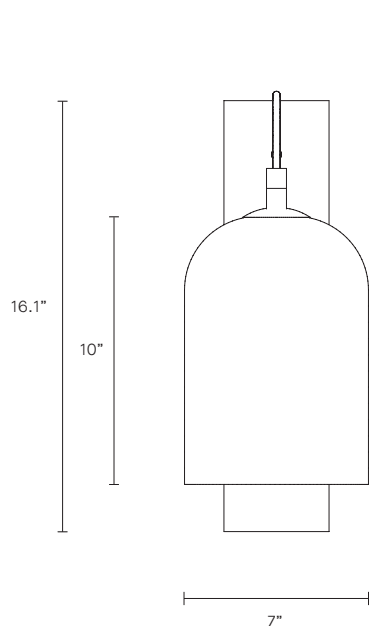

LUMI COLLECTION

WALL SCONCE

UL SPECIFICATION SHEET

NORTH AMERICA

LU_WS_UL_20V1

ABOUT LUMI

Lumi is timeless in its refined elegance and simplicity of form, its distinctive design characterized by one mouthblown glass vessel cocooned in the other. Together, the vessels express feminine fluidity of form while celebrating the subtle striations found in organic mouthblown glass.

The Lumi shades are removable for easy cleaning.

Lumi is available in wall sconce, table lamp, floor lamp and pendant.

LEAD TIME

8 - 10 weeks

LIGHT SOURCE

120V E12 LED Filament 4W
2700K warm white
350 lumens
Dimmable
Globe included

WEIGHT

10 lb

SMALL LUMI DIMENSIONS

Shade 5.1" x 5.1" x 6.9"
Backplate 11.2" x 3.9"

INSTALLATION

Supplied with mounting plate to fit 4.0/3.5 Jbox

CERTIFICATION

US/ETL/CA

WARRANTY

3 years

FITTING FINISHES

Articolo Black
Matte White (shown)
Brass
Brass Arm Detail

EXTERIOR SHADE COLOUR

Clear (shown)
Smoke
Grey
Drunken Emerald

INTERIOR SHADE COLOUR

Frosted White (shown)
Frosted Smoke
Smoke
Grey
Drunken Emerald

FLEX CORD COLOURS

Black
White
Ivory (shown)