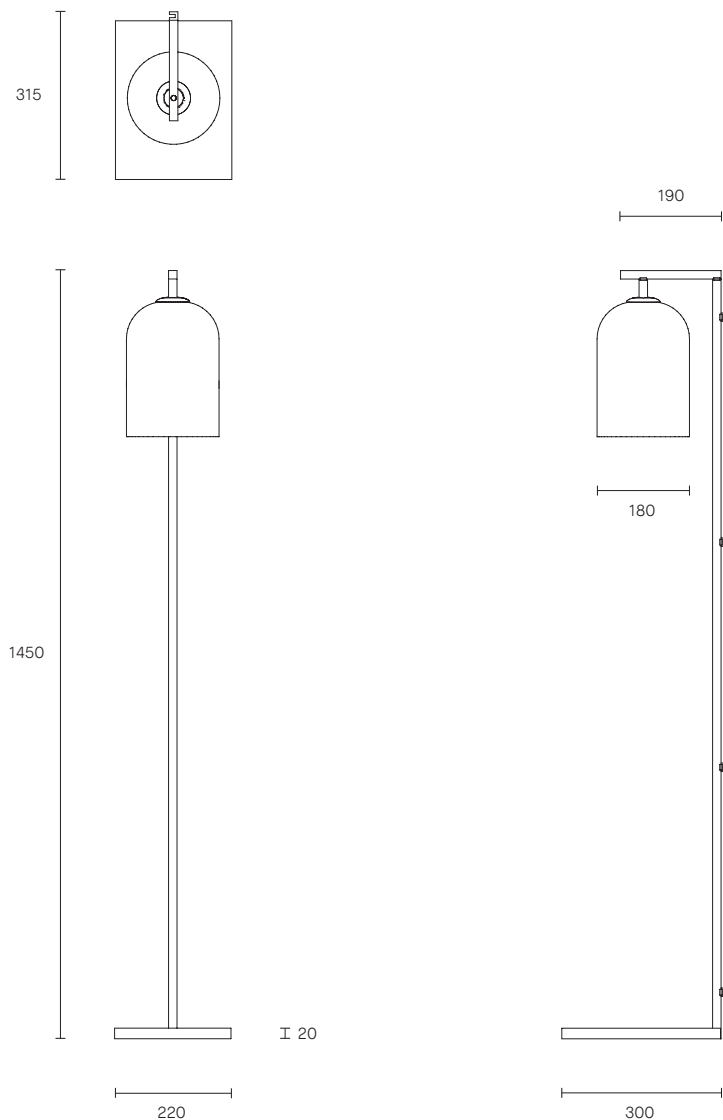

MONI COLLECTION

FLOOR LAMP

SPECIFICATION SHEET

AUSTRALIA / INTERNATIONAL

MO_FL_S_AU_20V1

ABOUT MONI

Moni is an innovative yet astute collection, its monochromatic palette softened by a gentle, fluid form that is perfectly complemented in proportion and balance.

LEAD TIME

6 - 8 weeks

LIGHT SOURCE

240V E14 Fancy Round 4W LED

2700K warm white

400 lumens

Globe included

WEIGHT