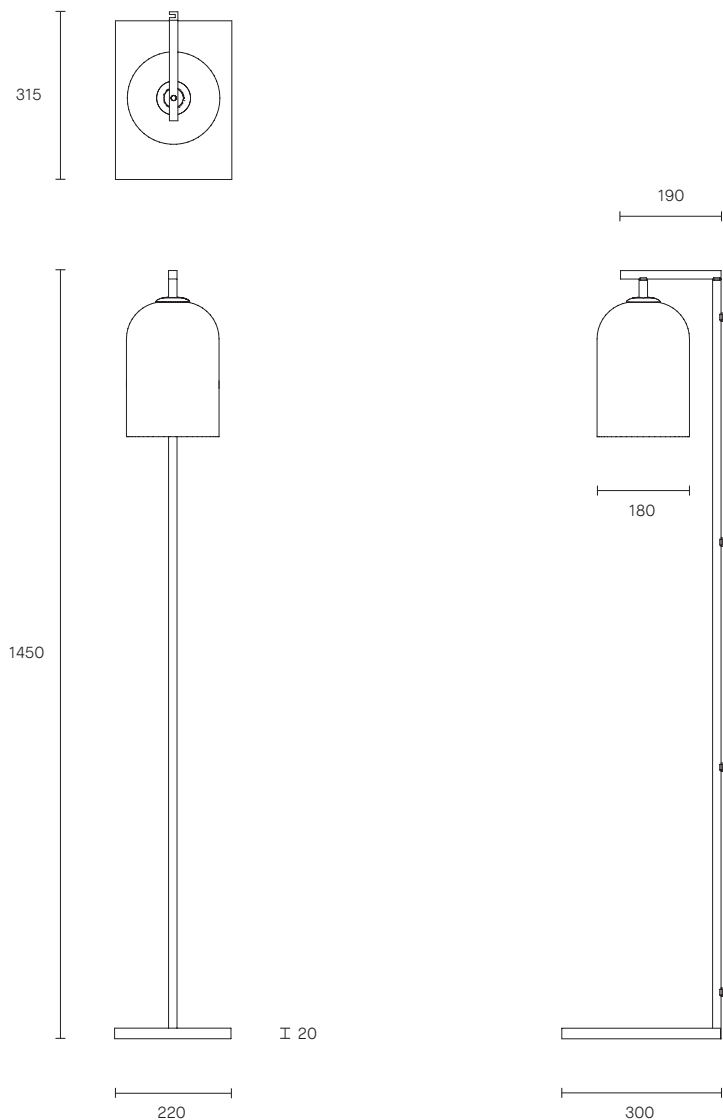

MONI COLLECTION

FLOOR LAMP

SPECIFICATION SHEET

AUSTRALIA / INTERNATIONAL

MO_FL_S_AU_20V3

ABOUT MONI

Moni is an innovative yet astute collection, its monochromatic palette softened by a gentle, fluid form that is perfectly complemented in proportion and balance. The white dipped coloured shades add further dynamic, pairing the weightlessness of artisanal mouthblown glass with an opaque quality.

The Moni shade is removable for easy cleaning.

Moni is available in table lamp, floor lamp, wall sconce and pendant.

LEAD TIME

6 - 8 weeks

LIGHT SOURCE

240V E14 Fancy Round 4W LED
2700K warm white
400 lumens
Globe included

WEIGHT

17kg

CERTIFICATION

CE/AU

WARRANTY

3 years

FITTING FINISHES

Brass
Articolo Black (shown)
Matte White