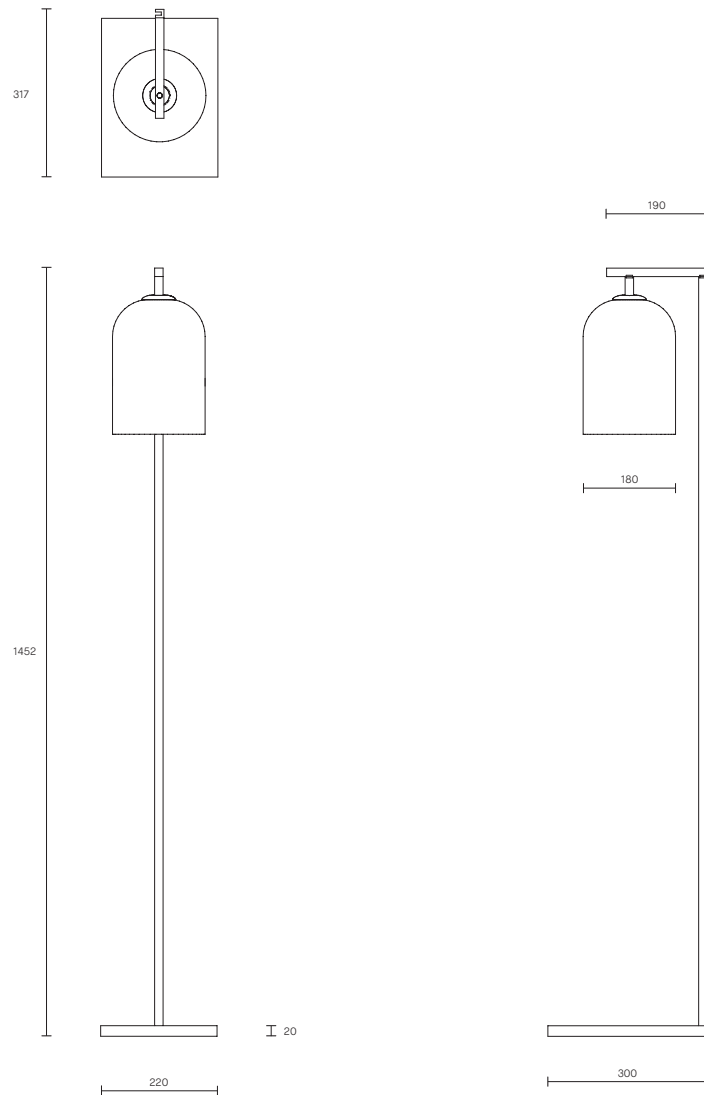

MONI COLLECTION

FLOOR LAMP

SPECIFICATION SHEET

AUSTRALIA / INTERNATIONAL

MO_FL_S_L_19V2

ABOUT MONI

Moni is an innovative yet astute collection, its monochromatic palette softened by a gentle, fluid form that is perfectly complemented in proportion and balance.

LEAD TIME

6 - 8 weeks

LIGHT SOURCE

240V E14 Fancy Round 30W

2700K warm white

405 lumens

Dimmable

Globe included

WEIGHT

17kg

FITTING FINISHES

Brass

Articolo Black (shown)

Matte White

SHADE COLOURS

White with Clear (shown)