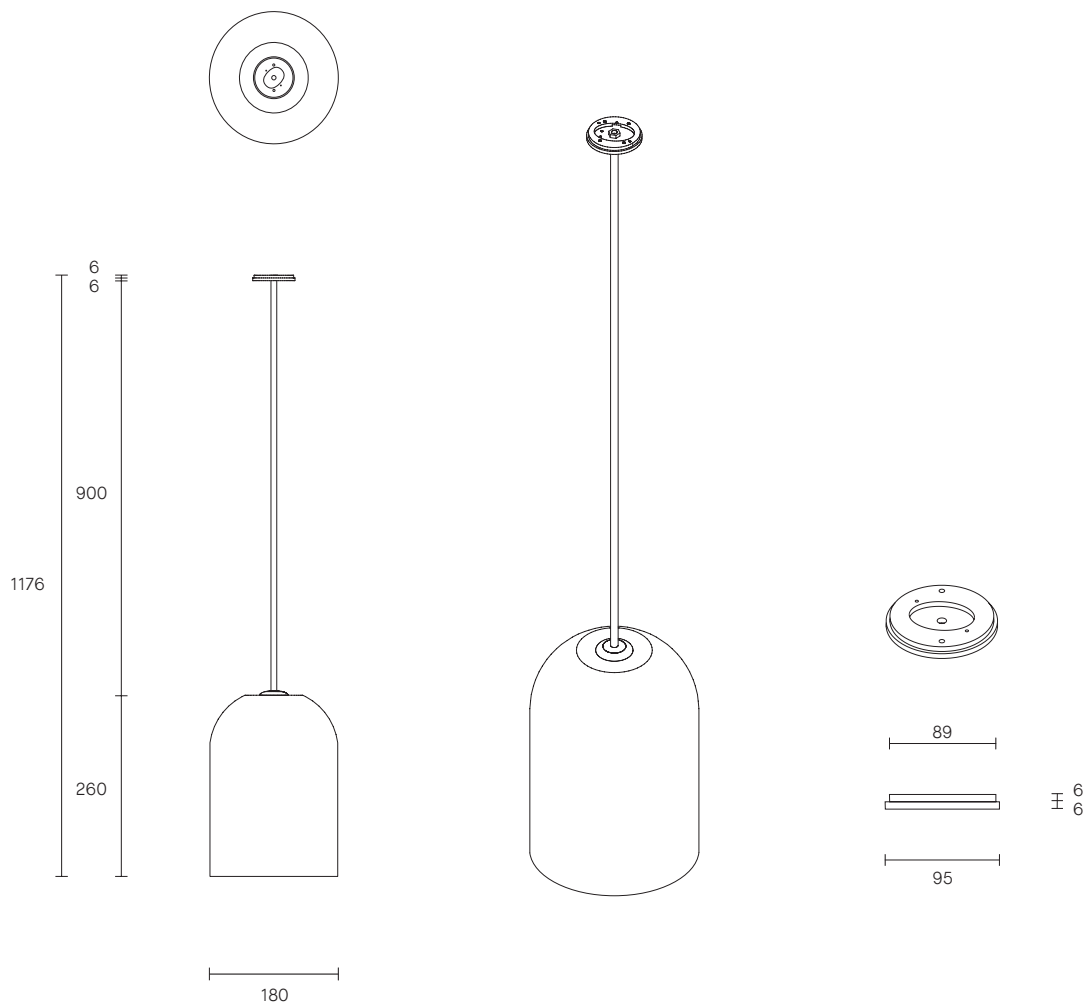

MONI COLLECTION

PENDANT

SPECIFICATION SHEET

AUSTRALIA / INTERNATIONAL

MO_P_S_AU_20V2

ABOUT MONI

Moni is an innovative yet astute collection, its monochromatic palette softened by a gentle, fluid form that is perfectly complemented in proportion and balance. The white dipped coloured shades add further dynamic, pairing the weightlessness of artisanal mouthblown glass with an opaque quality.

The Moni shade is removable for easy cleaning.

Moni is available in table lamp, floor lamp, wall sconce and pendant.

LEAD TIME

6 - 8 weeks

LIGHT SOURCE

240V E14 Fancy Round 4W LED
2700K warm white
400 lumens
Dimmable
Globe included

CUSTOMISATION

Variations to rod length can be specified at time of order placement.

Flex in place of rod available upon request.

Standard drop length up to 1200mm. Additional charge will apply for longer drop lengths, price upon request.

WEIGHT

4kg

FITTING FINISHES

Brass
Mid Bronze
Articolo Black (shown)
Matte White
Electroplate Black
Satin Nickel

SHADE COLOURS

Clear and White (shown)

CERTIFICATION

CE/AU

WARRANTY

3 years