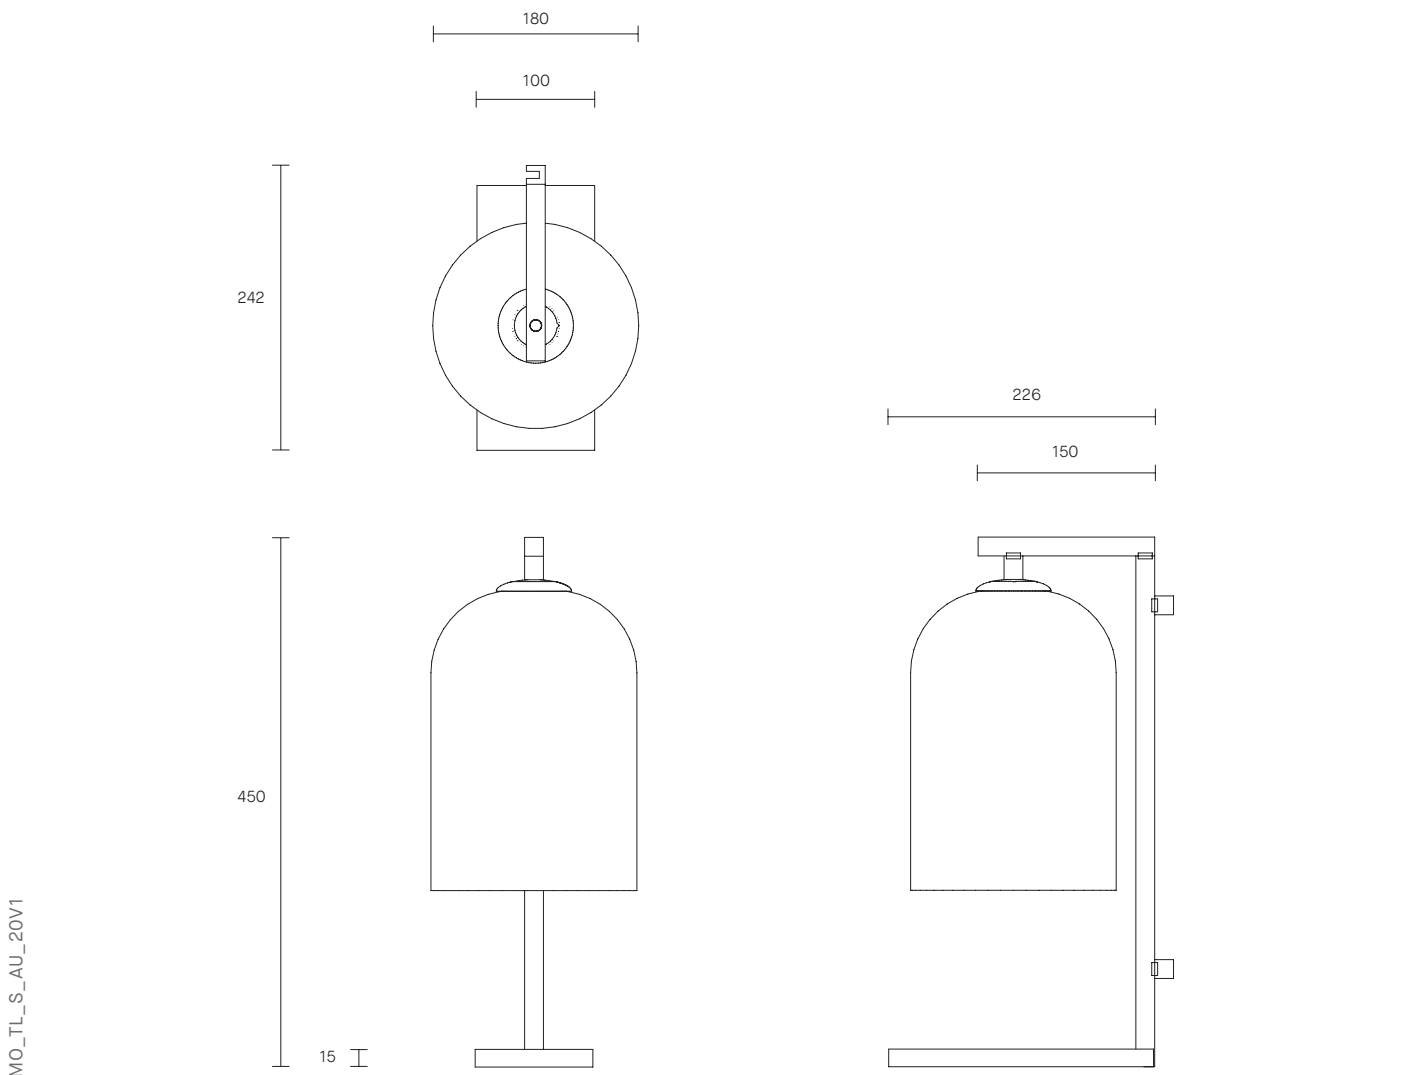

MONI COLLECTION

TABLE LAMP

SPECIFICATION SHEET

AUSTRALIA / INTERNATIONAL

ABOUT MONI

Moni is an innovative yet astute collection, its monochromatic palette softened by a gentle, fluid form that is perfectly complemented in proportion and balance.

The black and white dipped coloured shades add further dynamic, pairing the weightlessness of artisanal mouthblown glass with an opaque quality.

Moni shade is removable for easy cleaning.

Moni available in table lamp, floor lamp, wall sconce and pendant.

LEAD TIME

6 - 8 weeks

LIGHT SOURCE

240V E14 Fancy Round 4W LED

2700K warm white

400 lumens

Globe included

WEIGHT

6kg

CERTIFICATION

CE/AU

WARRANTY

3 years

FITTING FINISHES

Brass

Articolo Black (shown)

Matte White

SHADE COLOURS

Clear and White (shown)

FLEX CORD COLOURS

Black (shown)

White

Natural Linen

Mid Grey

Black and White