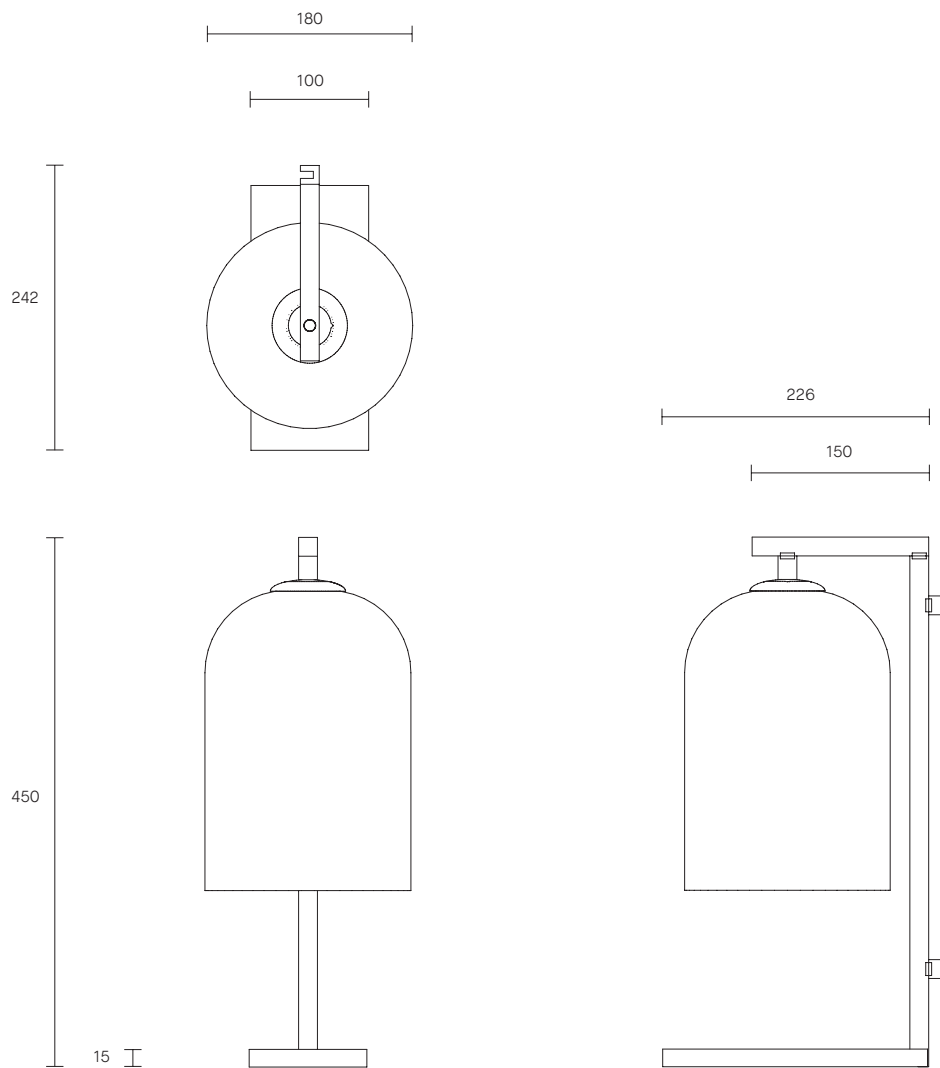

MONI COLLECTION

TABLE LAMP

SPECIFICATION SHEET

AUSTRALIA / INTERNATIONAL

MO_TL_S_AU_20V3

ABOUT MONI

Moni is an innovative yet astute collection, its monochromatic palette softened by a gentle, fluid form that is perfectly complemented in proportion and balance. The white dipped coloured shades add further dynamic, pairing the weightlessness of artisanal mouthblown glass with an opaque quality.

The Moni shade is removable for easy cleaning.

Moni is available in table lamp, floor lamp, wall sconce and pendant.

LEAD TIME

6 - 8 weeks

LIGHT SOURCE

240V E14 Fancy Round 4W LED
2700K warm white
400 lumens
Globe included

WEIGHT

6kg

CERTIFICATION

CE/AU

WARRANTY

3 years

FITTING FINISHES

Brass
Articolo Black (shown)
Matte White