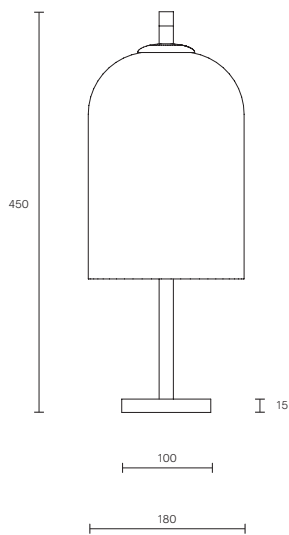

MONI COLLECTION

TABLE LAMP

SPECIFICATION SHEET

AUSTRALIA / INTERNATIONAL

MO_TL_S_AU_19V2

ABOUT MONI

Moni is an innovative yet astute collection, its monochromatic palette softened by a gentle, fluid form that is perfectly complemented in proportion and balance.

The black and white dipped coloured shades add further dynamic, pairing the weightlessness of artisanal mouthblown glass with an opaque quality.

Moni shade is removable for easy cleaning.

Moni available in table lamp, floor lamp, wall sconce and pendant.

LEAD TIME

6 - 8 weeks

LIGHT SOURCE

240V E14 Fancy Round 30W

2700K warm white

405 lumens

Dimmable

Globe included

WEIGHT

6kg

FITTING FINISHES

Brass

Articolo Black (shown)

Matte White

SHADE COLOURS

White with Clear (shown)

FLEX CORD COLOURS

Black (shown)

White

Natural Linen

Mid Grey

Black and White

CERTIFICATION

CE/AU

WARRANTY

3 years