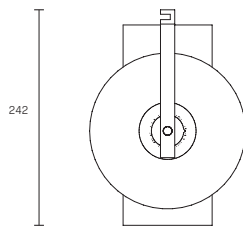

MONI COLLECTION

TABLE LAMP

SPECIFICATION SHEET

AUSTRALIA / INTERNATIONAL

MO_TL_S_AU_19V2

ABOUT MONI

Moni is an innovative yet astute collection, its monochromatic palette softened by a gentle, fluid form that is perfectly complemented in proportion and balance.

The black and white dipped coloured shades add further dynamic, pairing the weightlessness of artisanal mouthblown glass with an opaque quality.

Moni shade is removable for easy cleaning.

Moni available in table lamp, floor lamp, wall sconce and pendant.

LEAD TIME

6 - 8 weeks

LIGHT SOURCE

240V E14 Fancy Round 30W

2700K warm white

405 lumens

Dimmable

Globe included

WEIGHT

6kg

FITTING FINISHES

Brass

Articolo Black (shown)

Matte White

SHADE COLOURS

White with Clear (shown)

FLEX CORD COLOURS

Black (shown)

White

Natural Linen

Mid Grey

Black and White

CERTIFICATION

CE/AU

WARRANTY

3 years