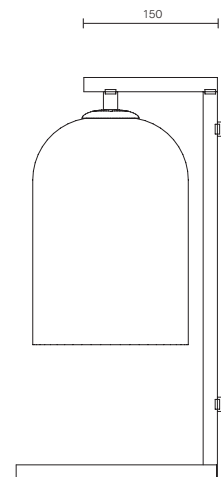

MONI COLLECTION

TABLE LAMP

SPECIFICATION SHEET

AUSTRALIA / INTERNATIONAL

MO_TL_S_AU_19V2

ABOUT MONI

Moni is an innovative yet astute collection, its monochromatic palette softened by a gentle, fluid form that is perfectly complemented in proportion and balance.

The black and white dipped coloured shades add further dynamic, pairing the weightlessness of artisanal mouthblown glass with an opaque quality.

Moni shade is removable for easy cleaning.

Moni available in table lamp, floor lamp, wall sconce and pendant.

LEAD TIME

6 - 8 weeks

LIGHT SOURCE

240V E14 Fancy Round 30W

2700K warm white

405 lumens

Dimmable

Globe included

WEIGHT

6kg

FITTING FINISHES

Brass

Articolo Black (shown)

Matte White

SHADE COLOURS

White with Clear (shown)

FLEX CORD COLOURS

Black (shown)

White

Natural Linen

Mid Grey

Black and White

CERTIFICATION

CE/AU

WARRANTY

3 years