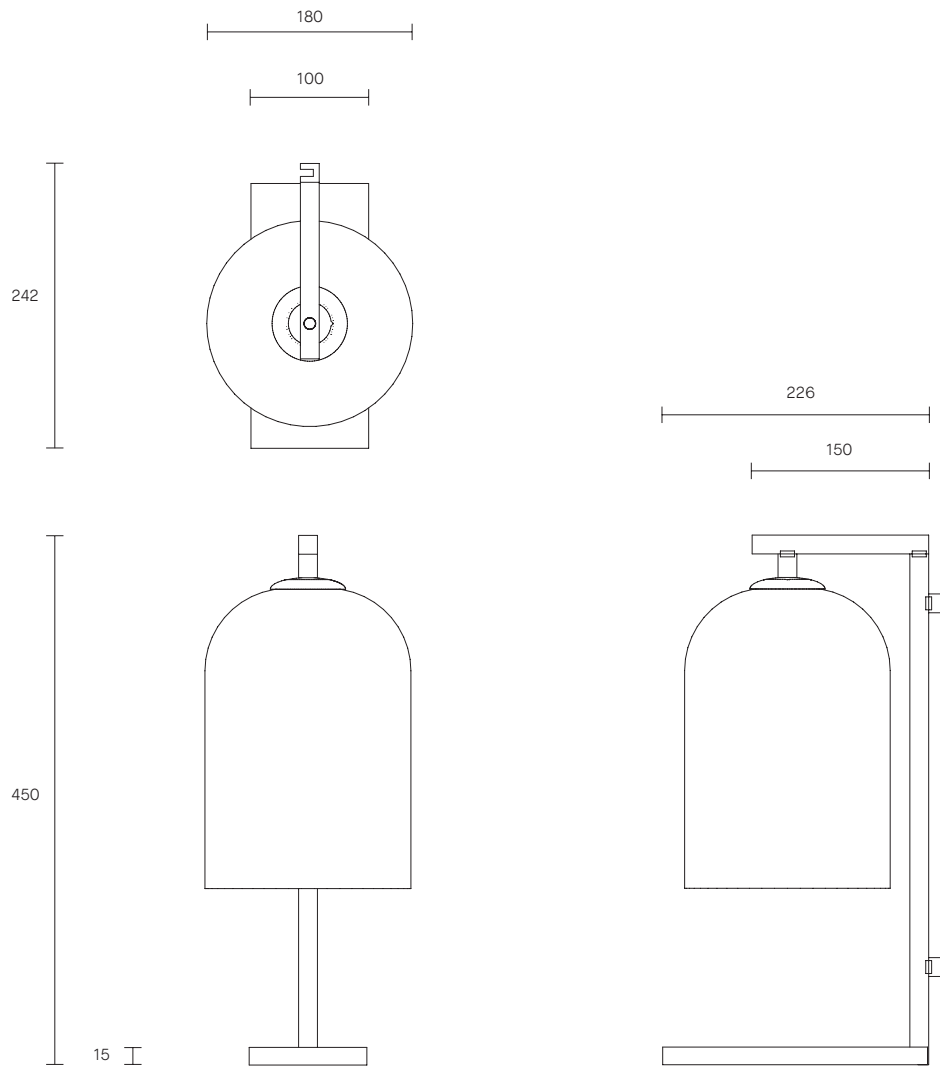

MONI COLLECTION

TABLE LAMP

SPECIFICATION SHEET

AUSTRALIA / INTERNATIONAL

MO_TL_S_AU_20V1

ABOUT MONI

Moni is an innovative yet astute collection, its monochromatic palette softened by a gentle, fluid form that is perfectly complemented in proportion and balance.

LEAD TIME

6 - 8 weeks

LIGHT SOURCE

240V E14 Fancy Round 4W LED

2700K warm white

400 lumens

Globe included

WEIGHT