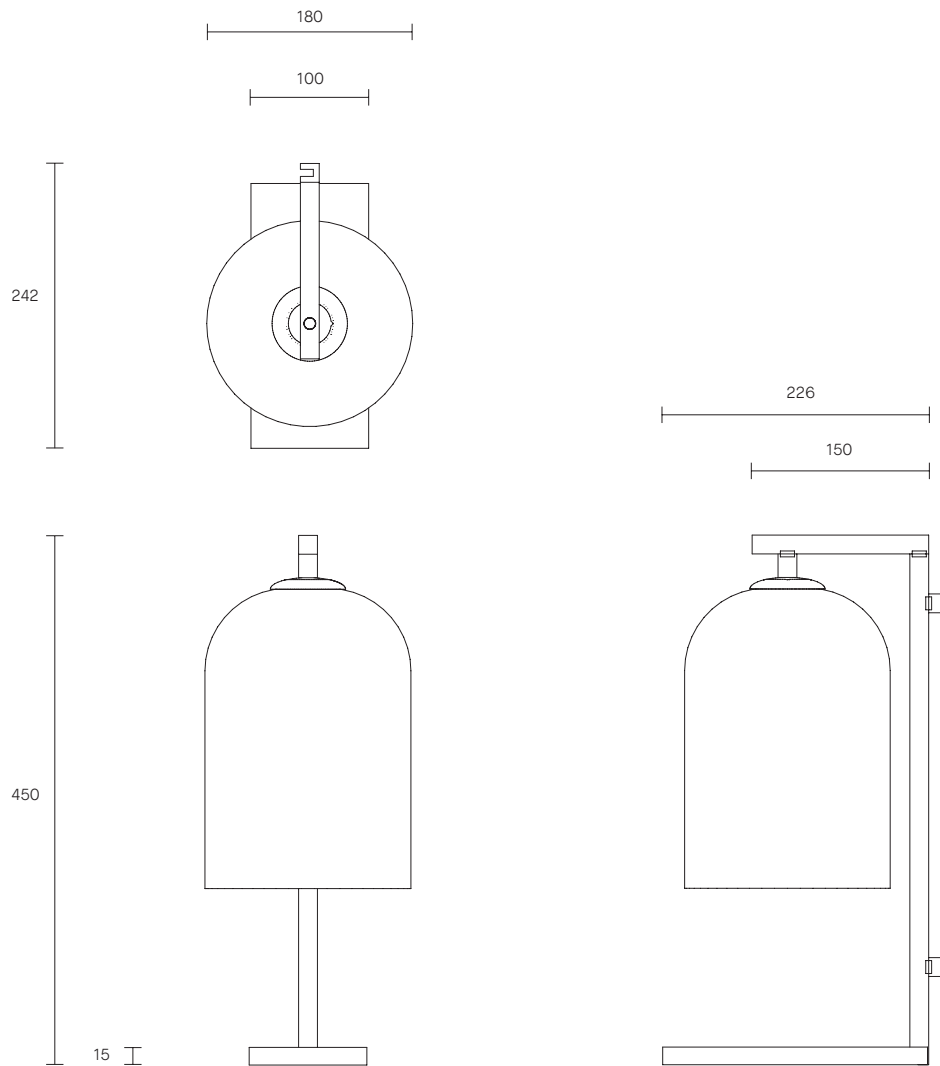

MONI COLLECTION

TABLE LAMP

SPECIFICATION SHEET

AUSTRALIA / INTERNATIONAL

MO_TL_S_AU_20V3

ABOUT MONI

Moni is an innovative yet astute collection, its monochromatic palette softened by a gentle, fluid form that is perfectly complemented in proportion and balance. The white dipped coloured shades add further dynamic, pairing the weightlessness of artisanal mouthblown glass with an opaque quality.

The Moni shade is removable for easy cleaning.

Moni is available in table lamp, floor lamp, wall sconce and pendant.

LEAD TIME

6 - 8 weeks

LIGHT SOURCE

240V E14 Fancy Round 4W LED
2700K warm white
400 lumens
Globe included

WEIGHT

6kg

CERTIFICATION

CE/AU

WARRANTY

3 years

FITTING FINISHES

Brass
Articolo Black
Matte White (shown)