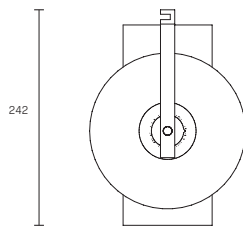

MONI COLLECTION

TABLE LAMP

SPECIFICATION SHEET

AUSTRALIA / INTERNATIONAL

MO_TL_S_AU_19V2

ABOUT MONI

Moni is an innovative yet astute collection, its monochromatic palette softened by a gentle, fluid form that is perfectly complemented in proportion and balance.

The black and white dipped coloured shades add further dynamic, pairing the weightlessness of artisanal mouthblown glass with an opaque quality.

Moni shade is removable for easy cleaning.

Moni available in table lamp, floor lamp, wall sconce and pendant.

LEAD TIME

6 - 8 weeks

LIGHT SOURCE

240V E14 Fancy Round 30W

2700K warm white

405 lumens

Dimmable

Globe included

WEIGHT

6kg

FITTING FINISHES

Brass

Articolo Black

Matte White (shown)

SHADE COLOURS

White with Clear (shown)

FLEX CORD COLOURS

Black

White

Natural Linen

Mid Grey

Black and White (shown)

CERTIFICATION

CE/AU

WARRANTY

3 years